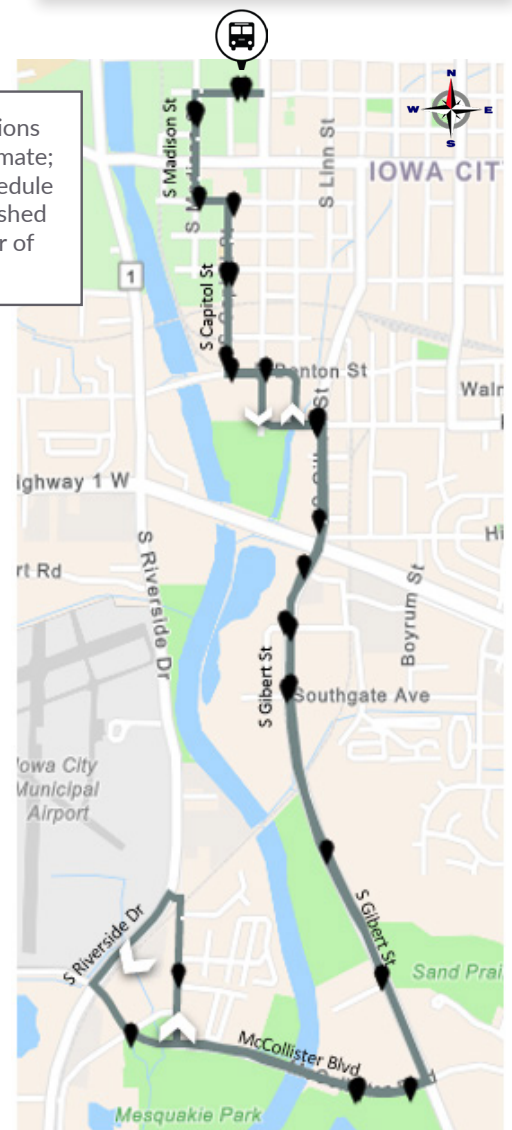

13 South Gilbert

Will serve riders of these routes	Destinations Served
Westport Plaza	South Gilbert Street Napoleon Park Terry Trueblood Rec Area Cole's Mobile Home Park Campus Rec. and Wellness Center

Service Highlights

- Same route weekdays, nights and weekends
- New service to Terry Trueblood Recreation Area, Napoleon Park, and McCollister Blvd
- Hourly service on Saturdays

Hours of Service

Monday - Friday	Weekend
6:45 AM - 8:15 PM	7:15 AM - 6:15 PM

Bus Service Frequency

AM Peak	Mid-Day	PM Peak	Night & Weekend
30 min	60 min	30 min	60 min

Stop locations are approximate; full bus schedule to be published in summer of 2021.

For more information visit www.icgov.org/transit, call Iowa City Transit at 319-356-5151, or email ICTransit@iowa-city.org.