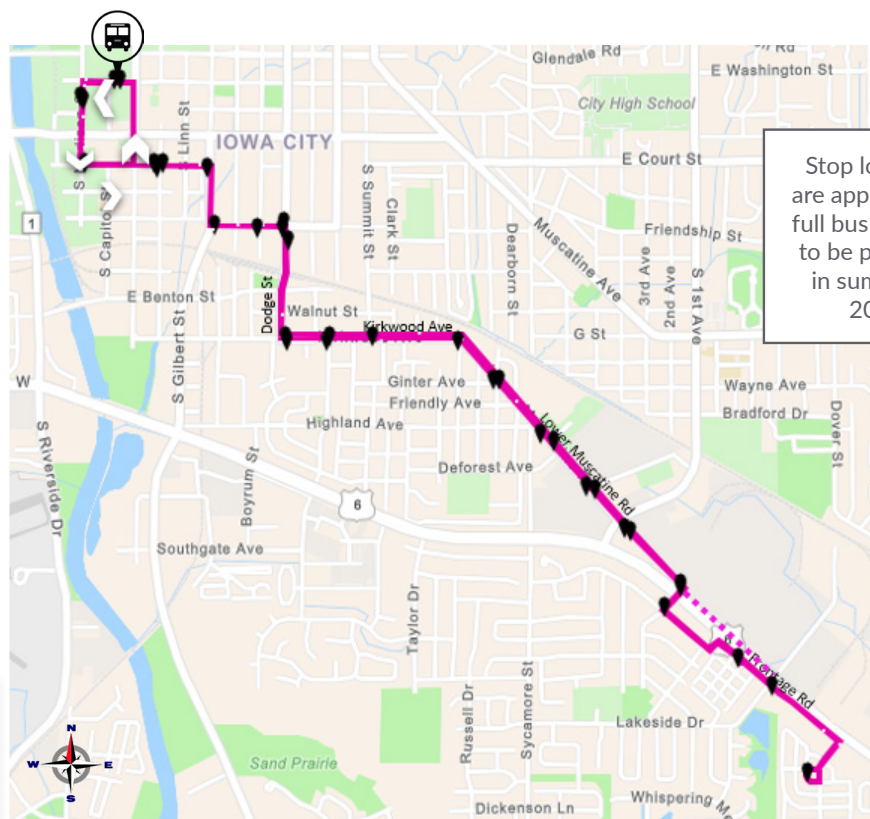

Will serve riders of these routes

Mall
7th Avenue

Destinations Served

Kirkwood
Iowa City Marketplace
Eastdale Plaza
The Quarters
Bon Aire

Bus Service Frequency

Hours of Service

AM Peak	Mid-Day	PM Peak	Night & Weekend
20 min	20 min	20 min	40 min

Monday - Friday	Weekend
6:00 AM - 10:40 PM	7:00 AM - 7:00 PM

For more information visit www.icgov.org/transit, call Iowa City Transit at 319-356-5151, or email ICTransit@iowa-city.org.

6 Peninsula

Will serve riders of these routes	Destinations Served
Manville Heights North Downtown Shuttle	North Dubuque Street Peninsula Neighborhood City Park Laura Drive

- ### Service Highlights
- Same route weekdays, nights and weekends
 - More direct route to downtown Iowa City
 - Manville Heights neighborhood no longer directly served due to very low ridership and areas of greater need; 5-10+ minute walk to transit
 - Hourly service on Saturdays

North Dodge

Destinations Served

ACT (peak hours only)
North Dodge Hy-Vee
Northgate Corporate Park
Pearson

Service Highlights

- Same route weekdays, nights and weekends
- Caroline Ave area residents now served on Dodge Street; walk to transit 5-8 minutes
- Directly serves ACT during peak hours only
- Hourly service on Saturdays