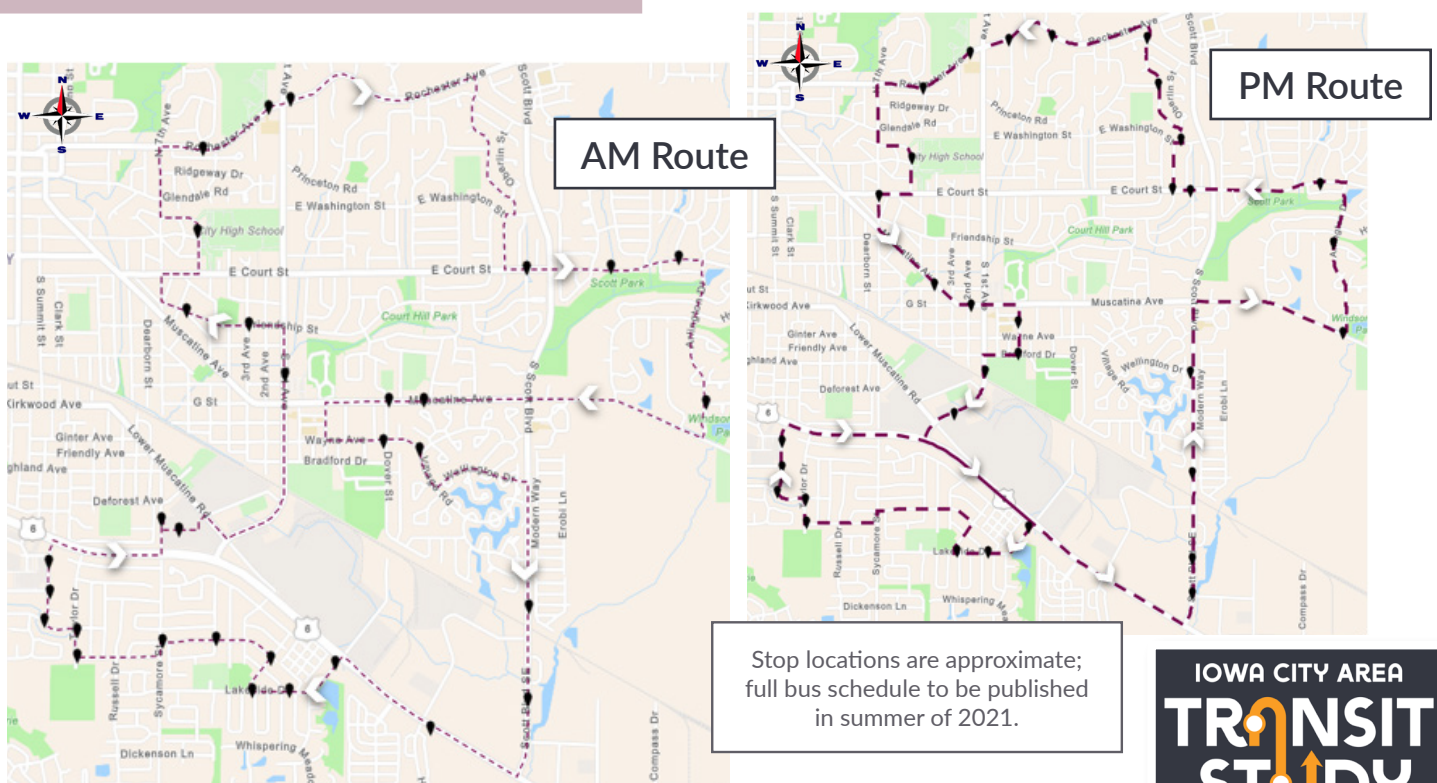

3 Eastside Loop

Will serve riders of these routes

Eastside Loop

Destinations Served

City High School
Southeast Junior High
Regina Education Center
Grantwood Elementary
Systems Unlimited, Inc
Iowa City Marketplace

Service Highlights

- No changes to service
- Route will continue to run twice daily to support school related transportation
  - Open to public

Hours of Service

Monday - Friday

Weekend

7:35 AM - 8:45 AM (M-F)
4:05 PM - 4:55 PM (M, T, T, F)
3:05 PM - 3:55 PM (W)

n/a

Bus Service Frequency

AM Peak

Mid-Day

PM Peak

Night & Weekend

One-Trip

One-Trip

n/a

n/a

For more information visit www.icgov.org/transit, call Iowa City Transit at 319-356-5151, or email ICTransit@iowa-city.org.