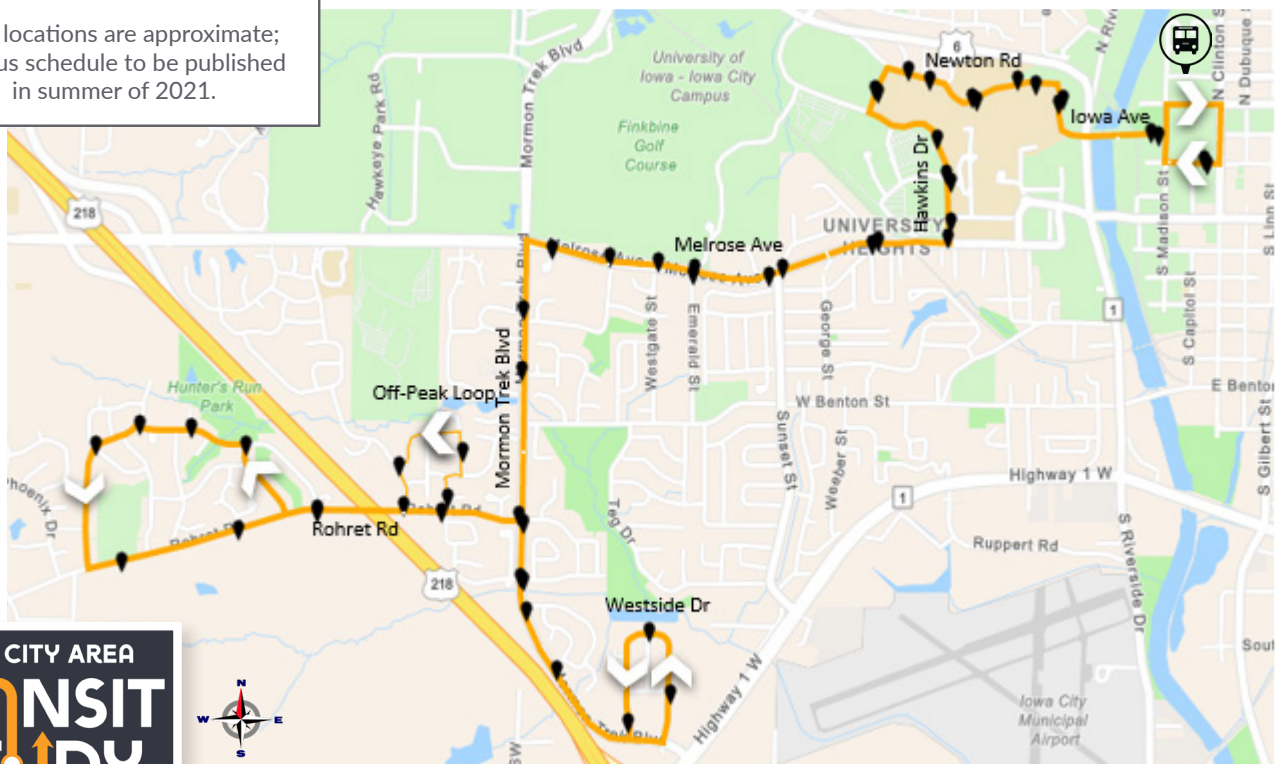

10 West Iowa City

Will serve riders of these routes

Melrose Express
Plaen View
Westwinds
Westside Hospital

Destinations Served

UIHC
North Hospital/Newton Road
Pheasant Ridge
Fareway
Westside Drive
Rohret Road

Service Highlights

- Same route weekdays, nights and weekends
  - Directly serves UIHC
- No longer directly serve Melrose Ave, west of WestwindsDrive; 7-10+ minute walk to transit
- Hourly service on Saturdays

Bus Service Frequency

AM Peak	Mid-Day	PM Peak	Night & Weekend
30 min	30 min	30 min	60 min

Hours of Service

Monday - Friday	Weekend
6:45 AM - 10:45 PM	7:45 AM - 7:45 PM

Stop locations are approximate; full bus schedule to be published in summer of 2021.

For more information visit www.icgov.org/transit, call Iowa City Transit at 319-356-5151, or email ICTransit@iowa-city.org.