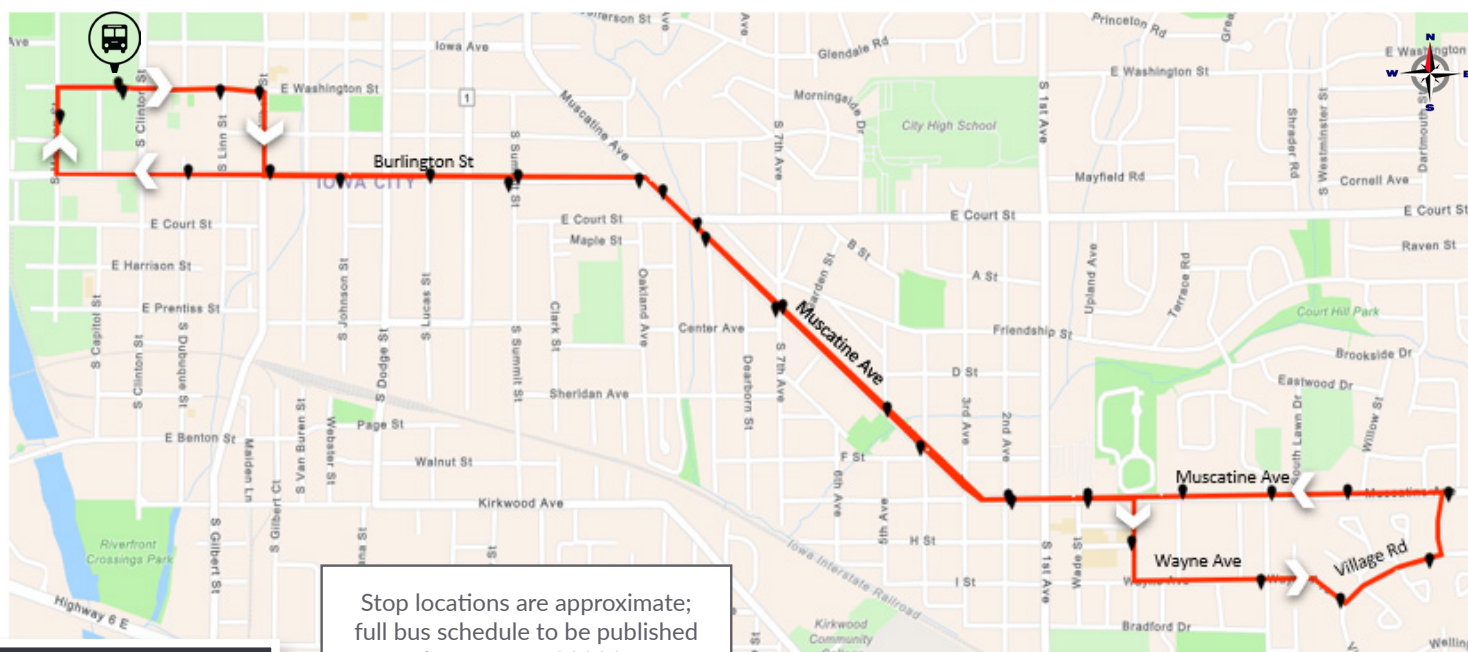

9 Towncrest

Will serve riders of these routes

Towncrest 7th Avenue

Destinations Served

Walgreens/CVS
First Ave Hy-Vee
Towncrest Commercial Area

Service Highlights

- Same route weekdays, nights and weekends
- Route and bus frequency do not change
- Sheridan Ave area residents served on Burlington/Muscatine or Kirkwood/Lower Muscatine, walk 5-8 minutes to transit
- Hourly service on Saturdays

Bus Service Frequency

AM Peak	Mid-Day	PM Peak	Night & Weekend
30 min	30 min	30 min	60 min

Hours of Service

Monday - Friday	Weekend
6:30 AM - 10:00 PM	7:00 AM - 7:00 PM

For more information visit www.icgov.org/transit, call Iowa City Transit at 319-356-5151, or email ICTransit@iowa-city.org.