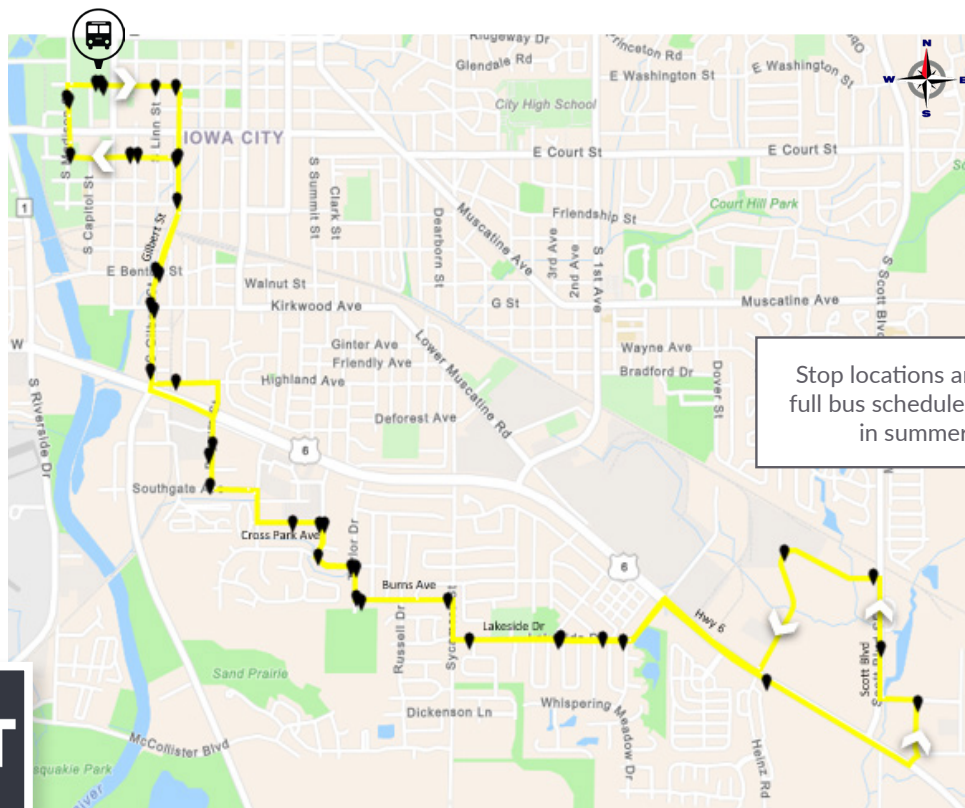

1 South Iowa City

Will serve riders of these routes

Lakeside
Cross Park
Broadway

Destinations Served

Gilbert Street
Waterfront Hy-Vee
Lakeside Drive
Fareway
Heinz Road

Service Highlights

- Same route weekdays, nights and weekends
- Now with 30 minute service mid-day
- Hourly service on Saturdays

Bus Service Frequency

AM Peak	Mid-Day	PM Peak	Night & Weekend
30 min	30 min	30 min	60 min

Hours of Service

Monday - Friday	Weekend
6:30 AM - 10:30 PM	7:00 AM - 7:00 PM

For more information visit www.icgov.org/transit, call Iowa City Transit at 319-356-5151, or email ICTransit@iowa-city.org.