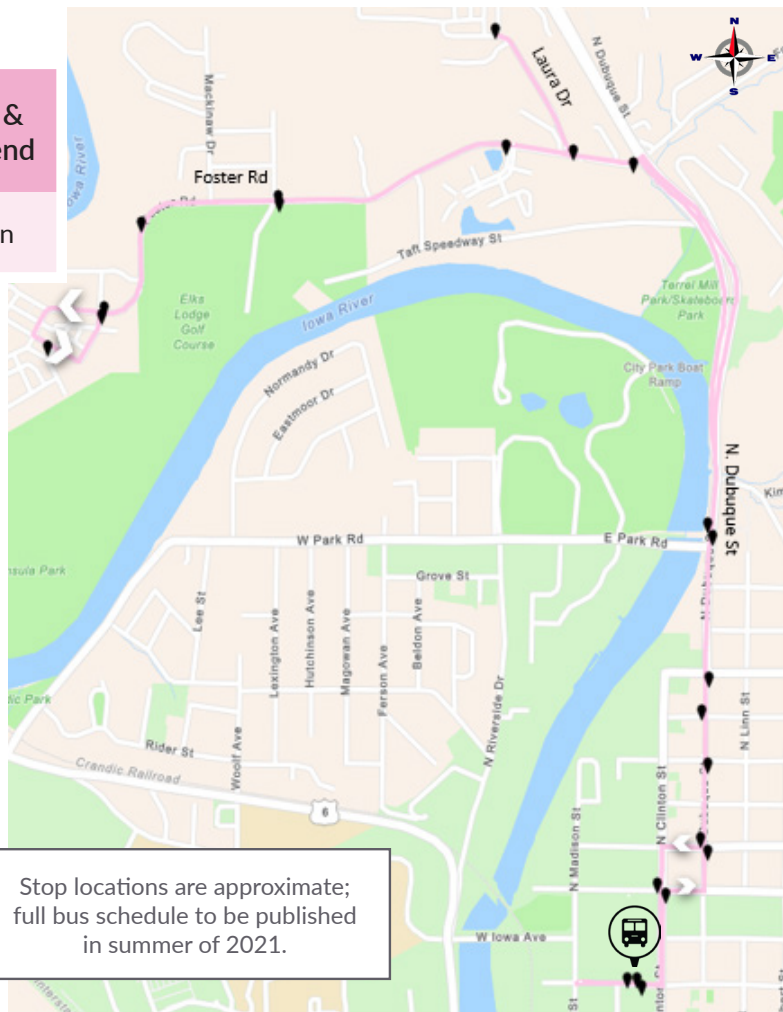

6 Peninsula

Will serve riders of these routes	Destinations Served
Manville Heights North Downtown Shuttle	North Dubuque Street Peninsula Neighborhood City Park Laura Drive

1. ### Service Highlights
2. Same route weekdays, nights and weekends
   - More direct route to downtown Iowa City
   - Manville Heights neighborhood no longer directly served due to very low ridership and areas of greater need; 5-10+ minute walk to transit
   - Hourly service on Saturdays

Bus Service Frequency

AM Peak	Mid-Day	PM Peak	Night & Weekend
30 min	60 min	30 min	60 min

Hours of Service

Monday - Friday	Weekend
6:45 AM - 7:45 PM	7:15 AM - 7:00 PM