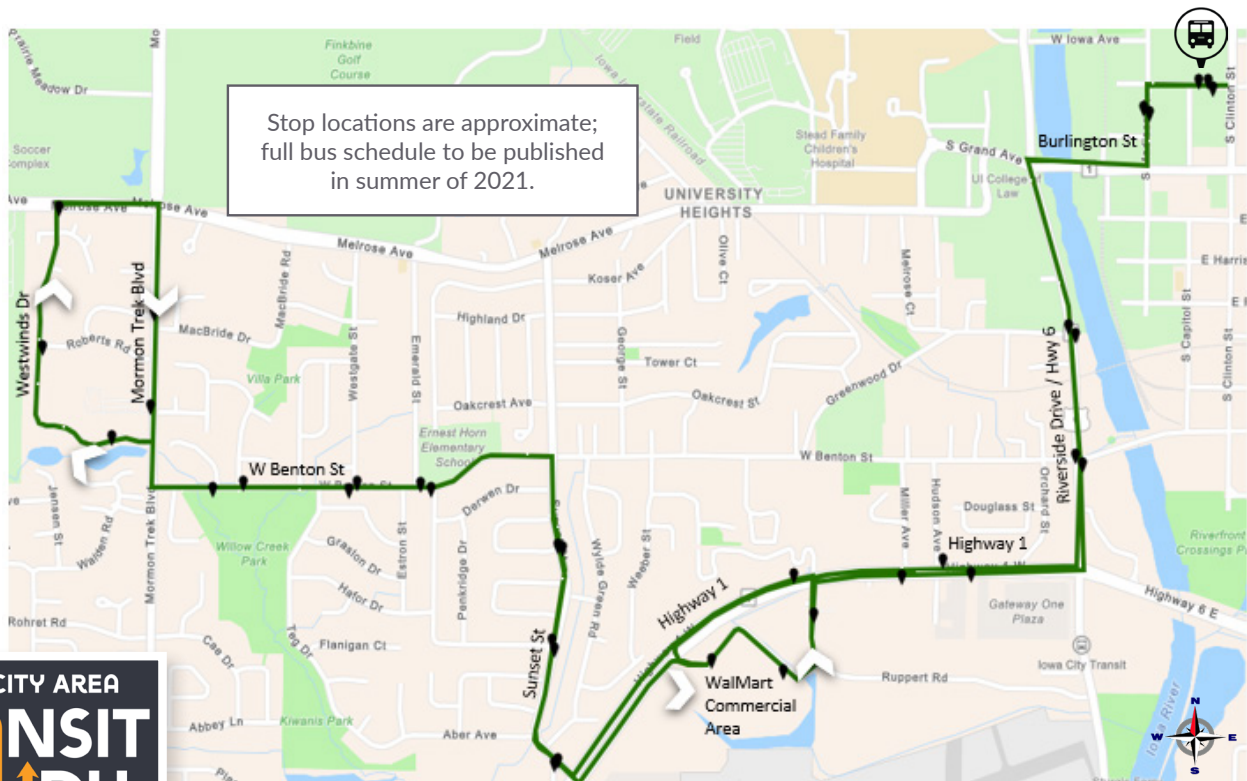

12 Highway 1

Will serve riders of these routes

Plaen View
Westwinds
Westport Plaza

Destinations Served

Riverside Drive
Highway 1
Walmart/Aldi
Fareway
Pheasant Ridge

Service Highlights

- Same route weekdays, nights and weekends
- Improved access to Walmart commercial area from Downtown and Pheasant Ridge
- Hourly service on Saturdays

Bus Service Frequency

AM Peak	Mid-Day	PM Peak	Night & Weekend
30 min	60 min	30 min	60 min

Hours of Service

Monday - Friday	Weekend
6:30 AM - 10:45 PM	7:00 AM - 7:00 PM

For more information visit www.icgov.org/transit, call Iowa City Transit at 319-356-5151, or email ICTransit@iowa-city.org.