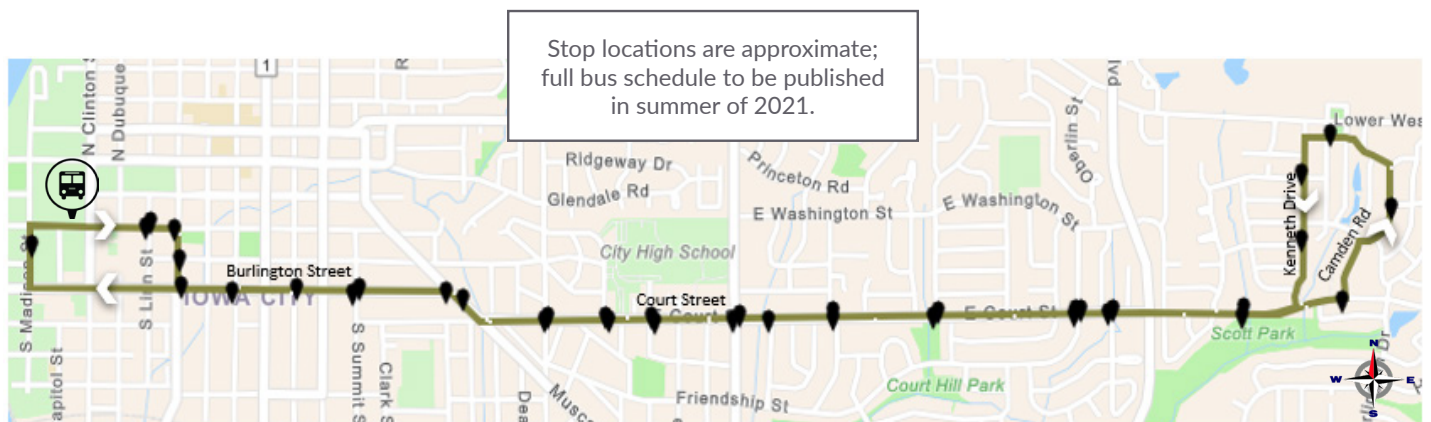

1 South Iowa City

Will serve riders of these routes

Lakeside
Cross Park
Broadway

Destinations Served

Gilbert Street
Waterfront Hy-Vee
Lakeside Drive
Fareway
Heinz Road

Service Highlights

- Same route weekdays, nights and weekends
- Now with 30 minute service mid-day
- Hourly service on Saturdays

2 Court Street

Will serve riders of these routes

Eastside Express
Court Hill
7th Avenue

Destinations Served

Burlington Street
Court Street
Scott Park
Fraunholz-Miller Park
City High School

Service Highlights

- Same route weekdays, nights and weekends
- Now with 30 minute service mid-day
- Huntington Drive area served at Court and Camden; walk to transit 6-9 minutes
- Hourly service on Saturdays

Bus Service Frequency

AM Peak	Mid-Day	PM Peak	Night & Weekend
30 min	30 min	30 min	60 min

Hours of Service

Monday - Friday	Weekend
6:00 AM - 9:00 PM	7:00 AM - 7:00 PM

3 Eastside Loop

Will serve riders of these routes

Eastside Loop