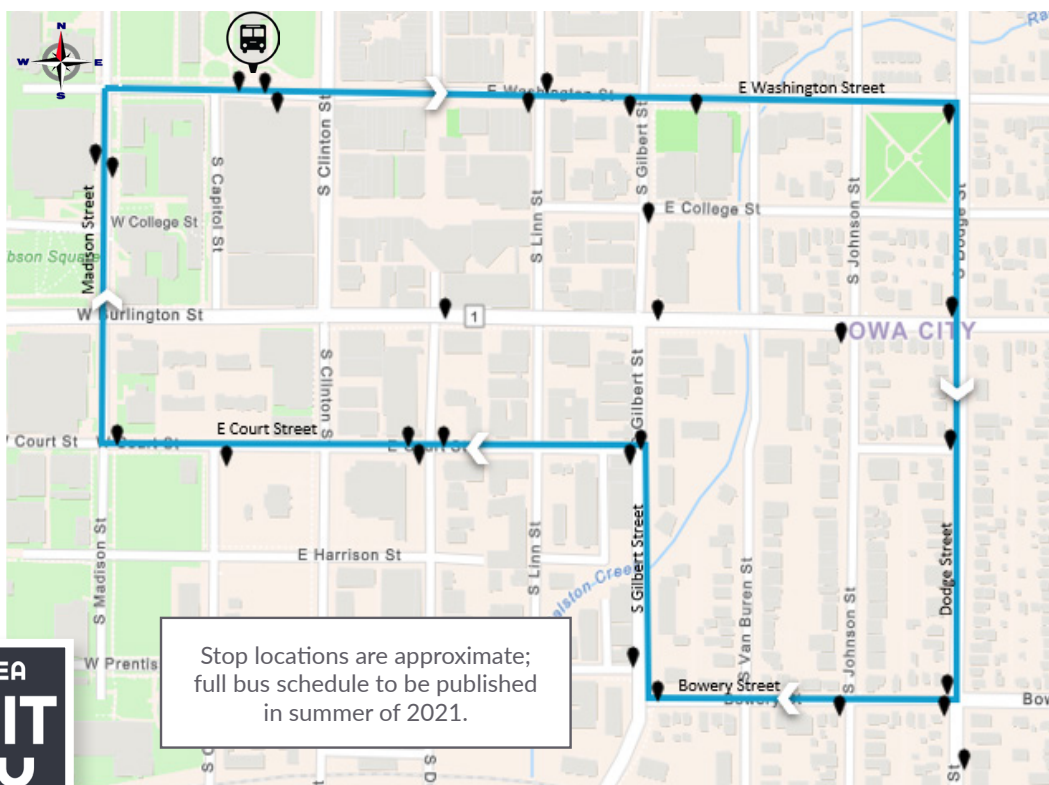

4 Downtown Shuttle

Will serve riders of these routes

Destinations Served

Downtown Shuttle

Near-downtown neighborhoods
UI East Campus
Campus Rec. and Wellness Center

Service Highlights

- Follows South Downtown Shuttle route
- North Downtown Shuttle eliminated due to very low ridership

Bus Service Frequency

AM Peak	Mid-Day	PM Peak	Night & Weekend
15 min	15 min	15 min	n/a

Hours of Service

Monday - Friday	Weekend
7:30 AM - 6:30 PM	n/a

Stop locations are approximate; full bus schedule to be published in summer of 2021.