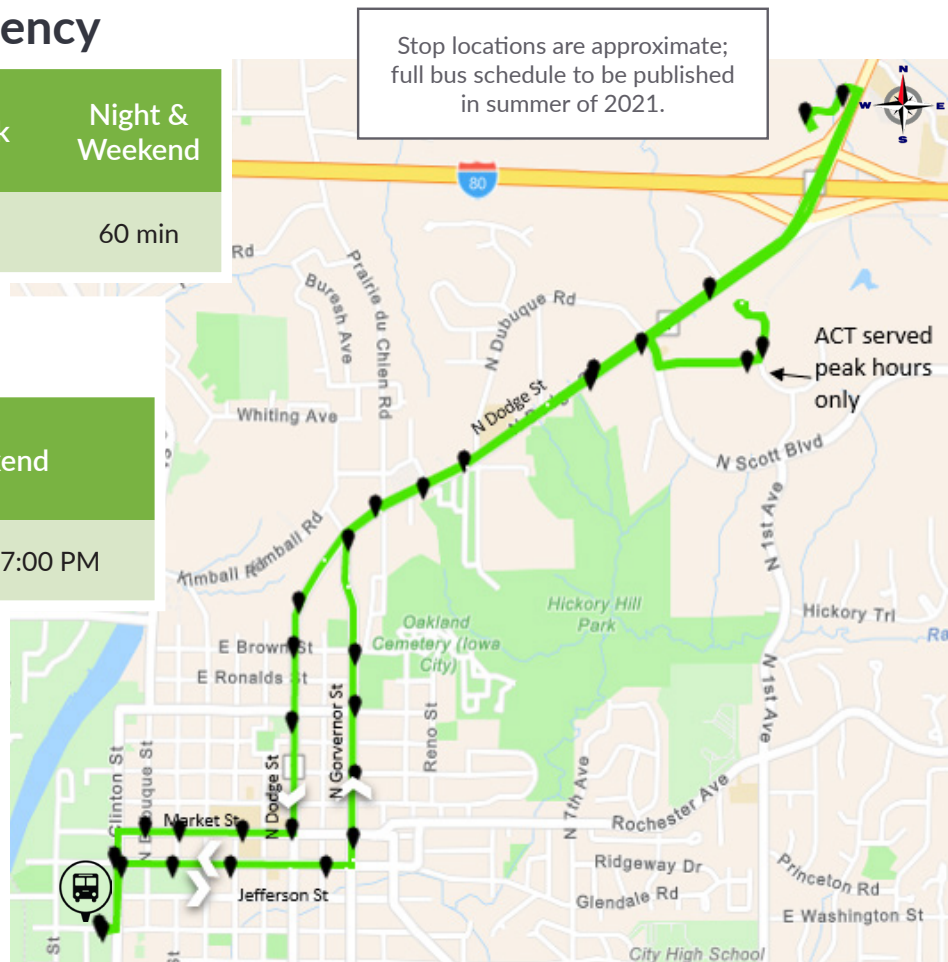

7 North Dodge

Will serve riders of these routes

North Dodge

Destinations Served

ACT (peak hours only)
North Dodge Hy-Vee
Northgate Corporate Park
Pearson

Service Highlights

- Same route weekdays, nights and weekends
- Caroline Ave area residents now served on Dodge Street; walk to transit 5-8 minutes
- Directly serves ACT during peak hours only
- Hourly service on Saturdays

Bus Service Frequency

AM Peak	Mid-Day	PM Peak	Night & Weekend
30 min	60 min	30 min	60 min

Hours of Service

Monday - Friday	Weekend
7:00 AM - 8:30 PM	7:30 AM - 7:00 PM

For more information visit www.icgov.org/transit, call Iowa City Transit at 319-356-5151, or email ICTransit@iowa-city.org.