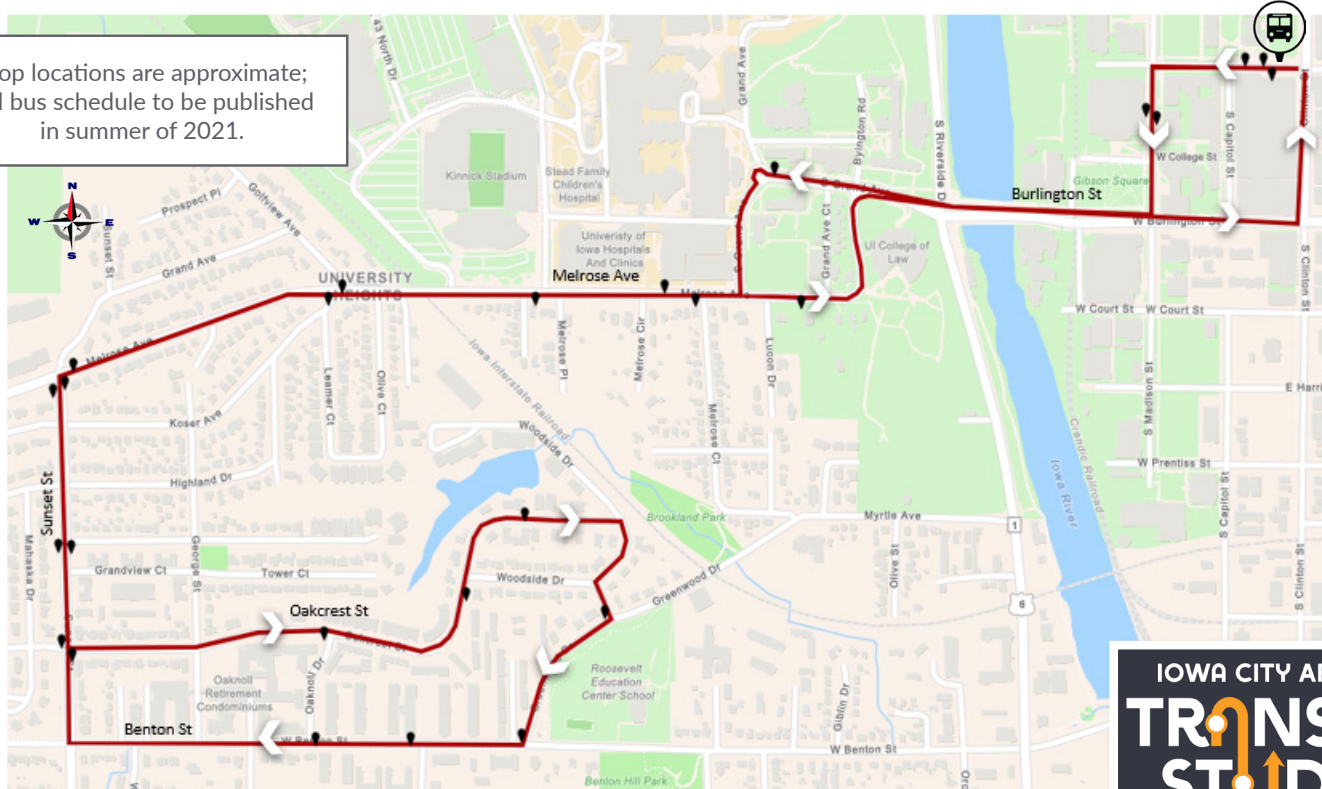

8 Oakcrest

Will serve riders of these routes	Destinations Served
Oakcrest	UIHC Oaknoll Oakcrest neighborhood Sunset Street

1. ### Service Highlights
2. Same route weekdays, nights and weekends
   - Improves to 15 minute service during peak periods to better serve high ridership areas
   - Route does not change
   - Hourly service on Saturdays

Bus Service Frequency

AM Peak	Mid-Day	PM Peak	Night & Weekend
15 min	30 min	15 min	60 min

Hours of Service

Monday - Friday	Weekend
6:30 AM - 10:30 PM	7:30 AM - 7:30 PM

Stop locations are approximate; full bus schedule to be published in summer of 2021.

For more information visit www.icgov.org/transit, call Iowa City Transit at 319-356-5151, or email ICTransit@iowa-city.org.