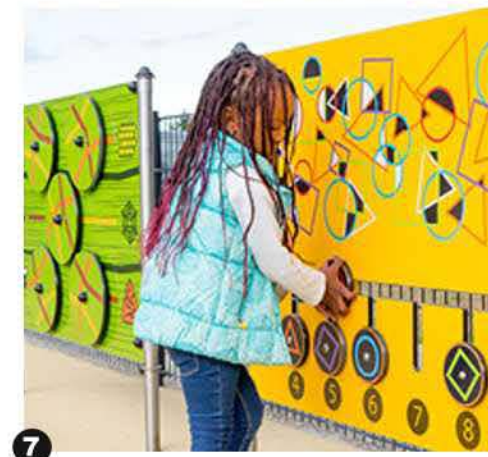

PLAN LEGEND

- ① Play Tower
- ② Obstacle Play Equipment
- ③ Shade Structure
- ④ Book/Literary Display
- ⑤ Play Spinner
- ⑥ Bonded Rubber Mulch Play
- ⑦ Interactive + Sensory Panel
- ⑧ Bench Seating
- ⑨ Book Play Sculpture

View Looking NE

PLAN LEGEND

- ① Play Tower
- ② Obstacle Play Equipment
- ③ Shade Structure
- ④ Book/Literary Display
- ⑤ Play Spinner
- ⑥ Bonded Rubber Mulch Play
- ⑦ Interactive + Sensory Panel
- ⑧ Bench Seating
- ⑨ Book Play Sculpture