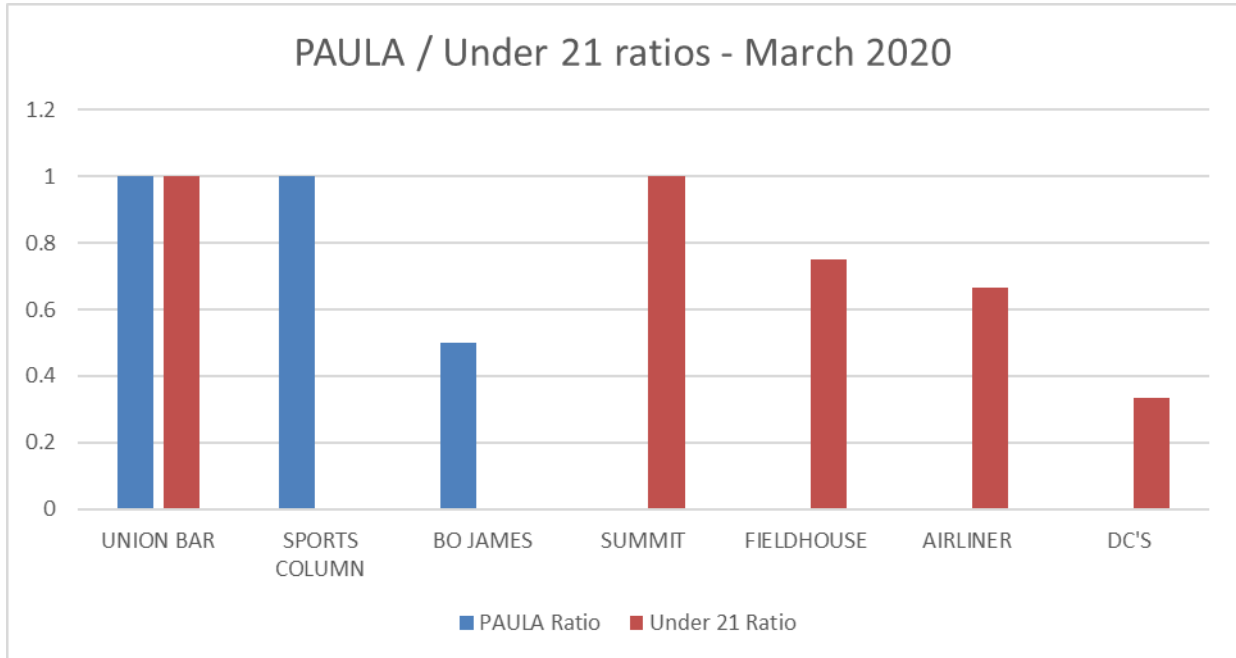

Charts

Raw Data

- Sorted by PAULA Ratio – high to low
- Establishments with exception certificates are listed in **RED**

Bar Check Data - March 2020

Name	Checks	PAULA	UNDER 21	PAULA Ratio	Under 21 Ratio
UNION BAR	1	1	1	1	1
SPORTS COLUMN	1	1	0	1	0
BO JAMES	2	1	0	0.5	0
SUMMIT	3	0	3	0	1
FIELDHOUSE	4	0	3	0	0.75
AIRLINER	3	0	2	0	0.666666667
DC'S	3	0	1	0	0.333333333
TCB	1	0	0	0	0
JOES PLACE	1	0	0	0	0
PINTS	1	0	0	0	0
MARTINIS	1	0	0	0	0
EDEN LOUNGE	1	0	0	0	0
Total	22	3	10		

Bar Check Data – previous 12 months

Name	Checks	PAULA	UNDER 21	PAULA Ratio	Under 21 Ratio
VAN BS	8	2	5	0.25	0.625
AIRLINER	82	16	132	0.195121951	1.609756098
SUMMIT	97	16	188	0.164948454	1.93814433
UNION BAR	68	10	95	0.147058824	1.397058824
SPORTS COLUMN	66	7	81	0.106060606	1.227272727
DC'S	33	3	16	0.090909091	0.484848485
MARTINIS	36	3	22	0.083333333	0.611111111
EDEN LOUNGE	27	2	15	0.074074074	0.555555556
BO JAMES	44	3	34	0.068181818	0.772727273
BROTHERS	67	2	17	0.029850746	0.253731343
FIELDHOUSE BAR	80	1	128	0.0125	1.6
PINTS	35	0	8	0	0.228571429
VINE TAVERN	7	0	8	0	1.142857143