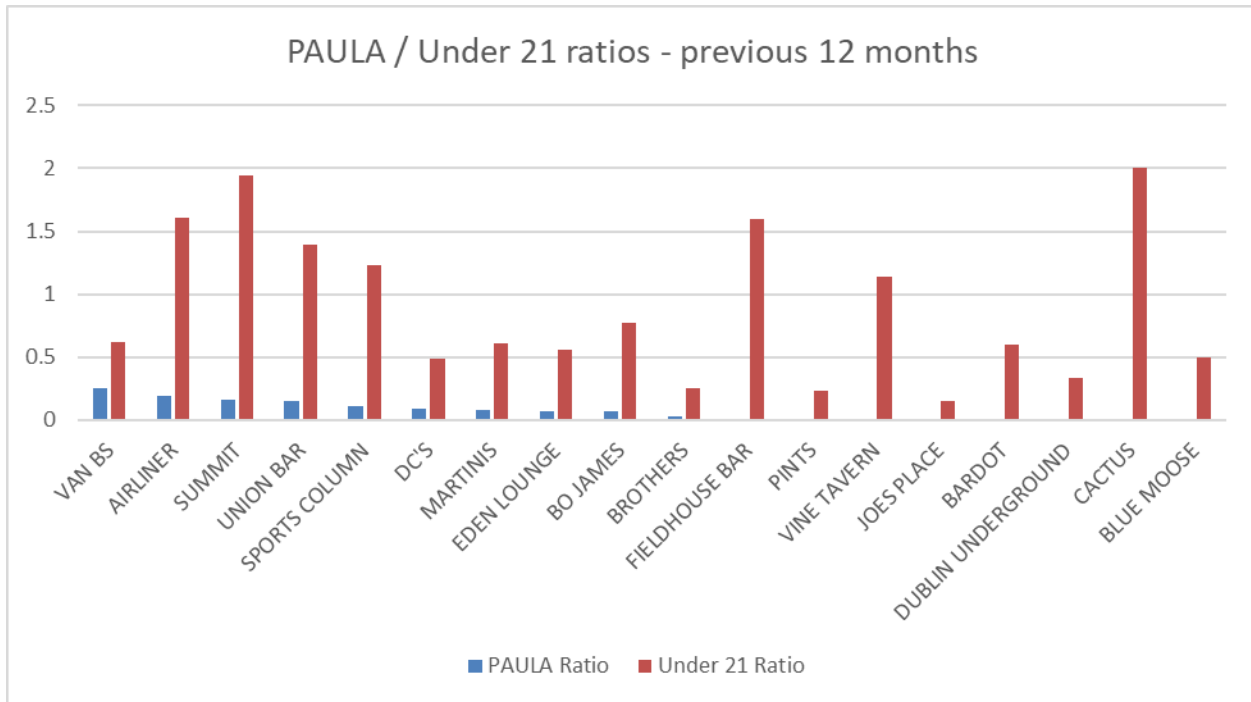

Charts

Raw Data

- Sorted by PAULA Ratio – high to low
- Establishments with exception certificates are listed in **RED**

Bar Check Data - March 2020

Name	Checks	PAULA	UNDER 21	PAULA Ratio	Under 21 Ratio
UNION BAR	1	1	1	1	1
SPORTS COLUMN	1	1	0	1	0
BO JAMES	2	1	0	0.5	0
SUMMIT	3	0	3	0	1
FIELDHOUSE	4	0	3	0	0.75
AIRLINER	3	0	2	0	0.666666667
DC'S	3	0	1	0	0.333333333
TCB	1	0	0	0	0
JOES PLACE	1	0	0	0	0
PINTS	1	0	0	0	0
MARTINIS	1	0	0	0	0
EDEN LOUNGE	1	0	0	0	0
Total	22	3	10		

Bar Check Data – previous 12 months

Name	Checks	PAULA	UNDER 21	PAULA Ratio	Under 21 Ratio
VAN BS	8	2	5	0.25	0.625
AIRLINER	82	16	132	0.195121951	1.609756098
SUMMIT	97	16	188	0.164948454	1.93814433
UNION BAR	68	10	95	0.147058824	1.397058824
SPORTS COLUMN	66	7	81	0.106060606	1.227272727
DC'S	33	3	16	0.090909091	0.484848485
MARTINIS	36	3	22	0.083333333	0.611111111
EDEN LOUNGE	27	2	15	0.074074074	0.555555556
BO JAMES	44	3	34	0.068181818	0.772727273
BROTHERS	67	2	17	0.029850746	0.253731343
FIELDHOUSE BAR	80	1	128	0.0125	1.6
PINTS	35	0	8	0	0.228571429
VINE TAVERN	7	0	8	0	1.142857143