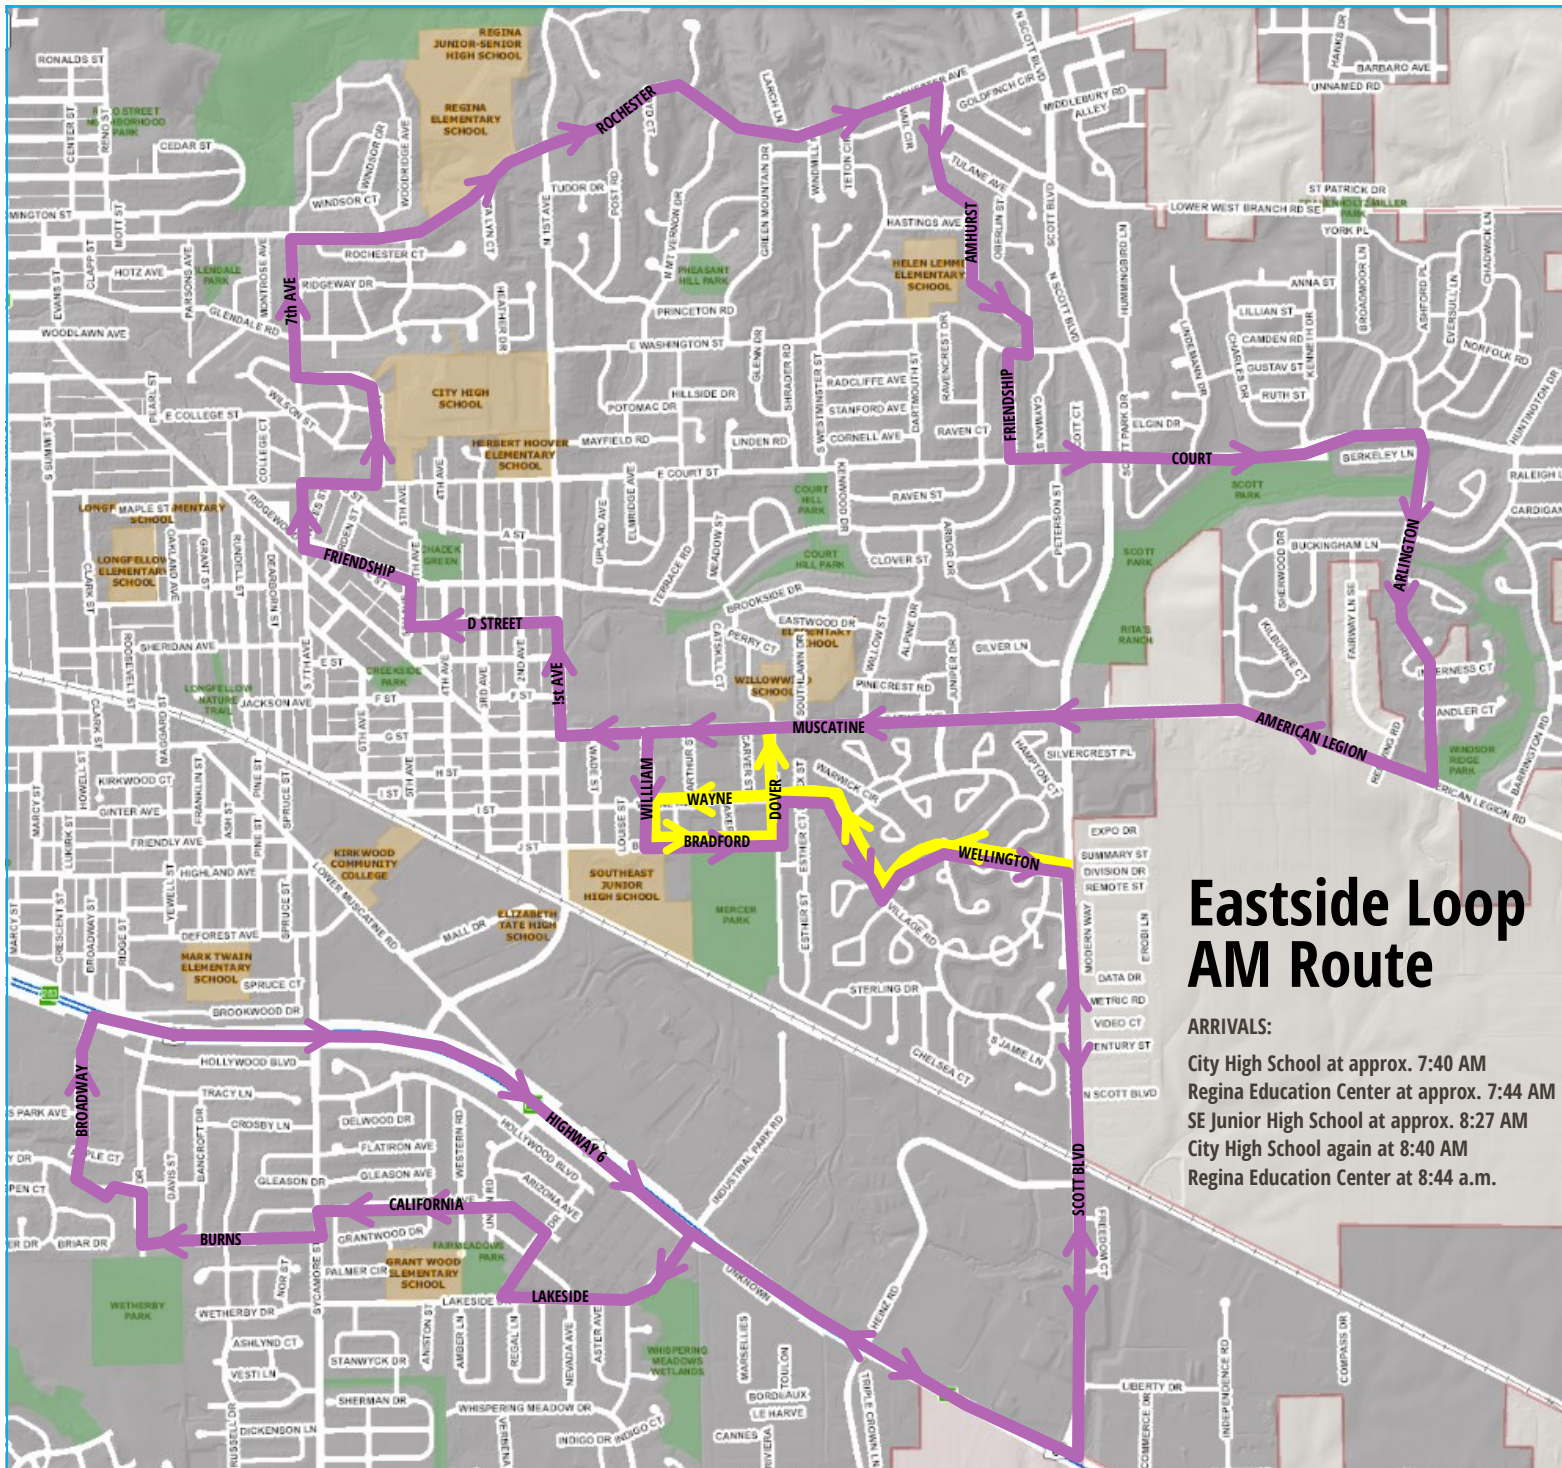

Eastside Loop PM Route

The PM Eastside Loop route will begin service at the Regina Education Center (stop 7419) at 4:05 p.m. on Monday, Tuesday, Wednesday and Friday and at 3:05 p.m. each Thursday due to early release.

The PM Eastside Loop route will arrive at City High School (stop 7602) at approximately 4:10 p.m. and at Southeast Junior High at approximately 4:16 p.m. (one hour earlier on Thursdays).

Eastside Loop AM Route

ARRIVALS:

- City High School at approx. 7:40 AM
- Regina Education Center at approx. 7:44 AM
- SE Junior High School at approx. 8:27 AM
- City High School again at 8:40 AM
- Regina Education Center at 8:44 a.m.