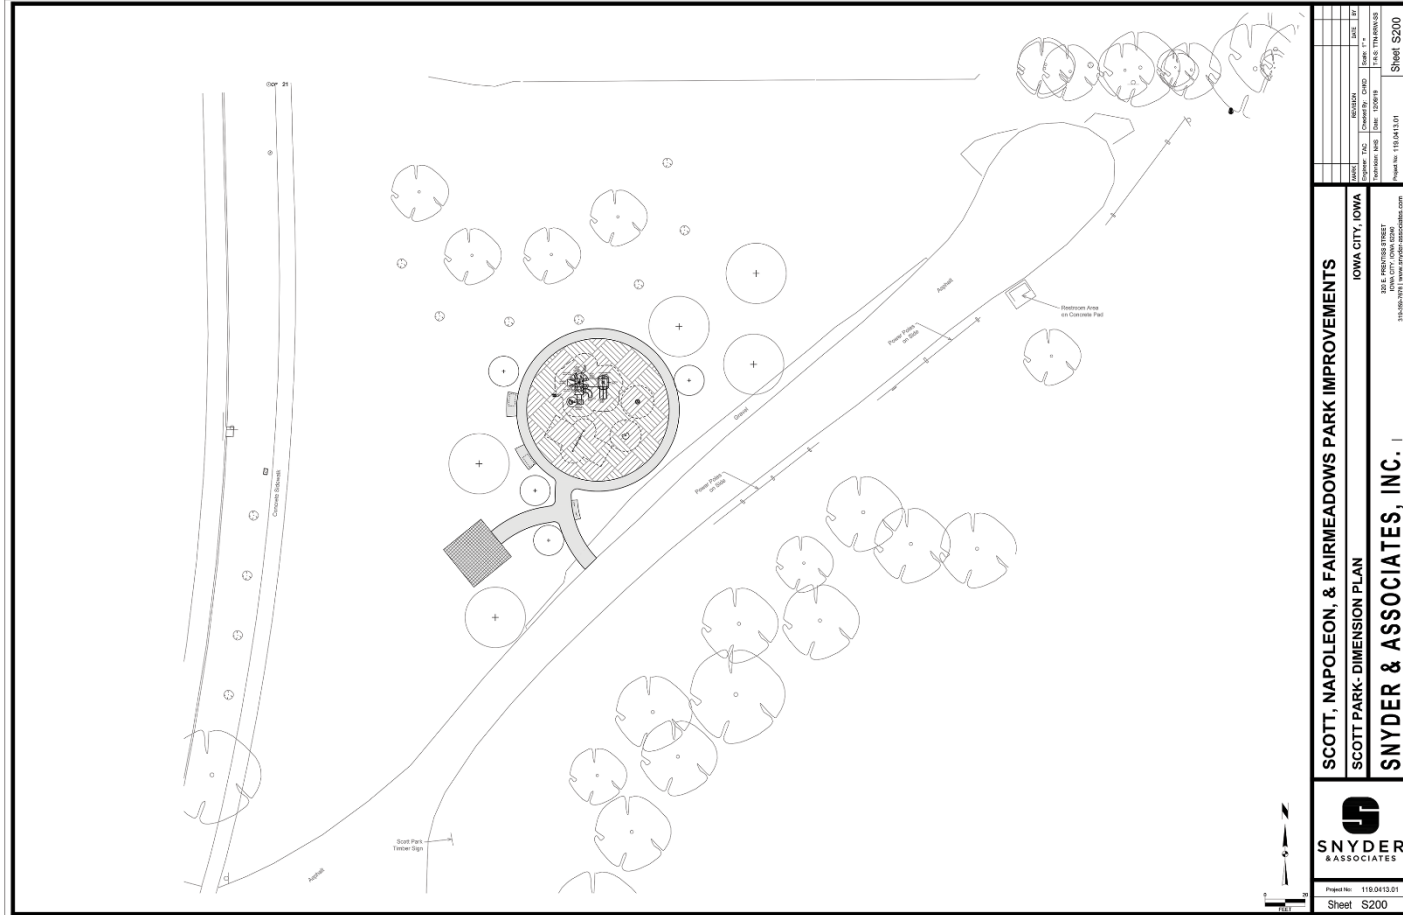

Scott Park - Aerial

Scott Park - Existing

Scott Park - Proposed Layout

SCOTT, NAPOLEON, & FAIRMEADOWS PARK IMPROVEMENTS SCOTT PARK- DIMENSION PLAN SNYDER & ASSOCIATES, INC. 		IOWA CITY, IOWA 302 E. HUGHES STREET IOWA CITY, IOWA 52242 319.349.7743 www.snycpa.com	
CLIENT: SCOTT, NAPOLEON, & FAIRMEADOWS PROJECT NO.: 1160413.01 SHEET NO.: S200	DATE: 11/14/13 DRAWN BY: [Name] CHECKED BY: [Name]	SCALE: 1" = 100'-0" SHEET: S200	PROJECT: SCOTT PARK- DIMENSION PLAN

Scott Park – Play Equipment

Iowa City - Scott Park

STRUCTURE SP082019-009

For information on pricing call 202.975.1900

Color Selection

Posts | Iced Coffee
Metals | Brown
Plastics | Spring Green
Panels | Green
Sandwich Panels | NA