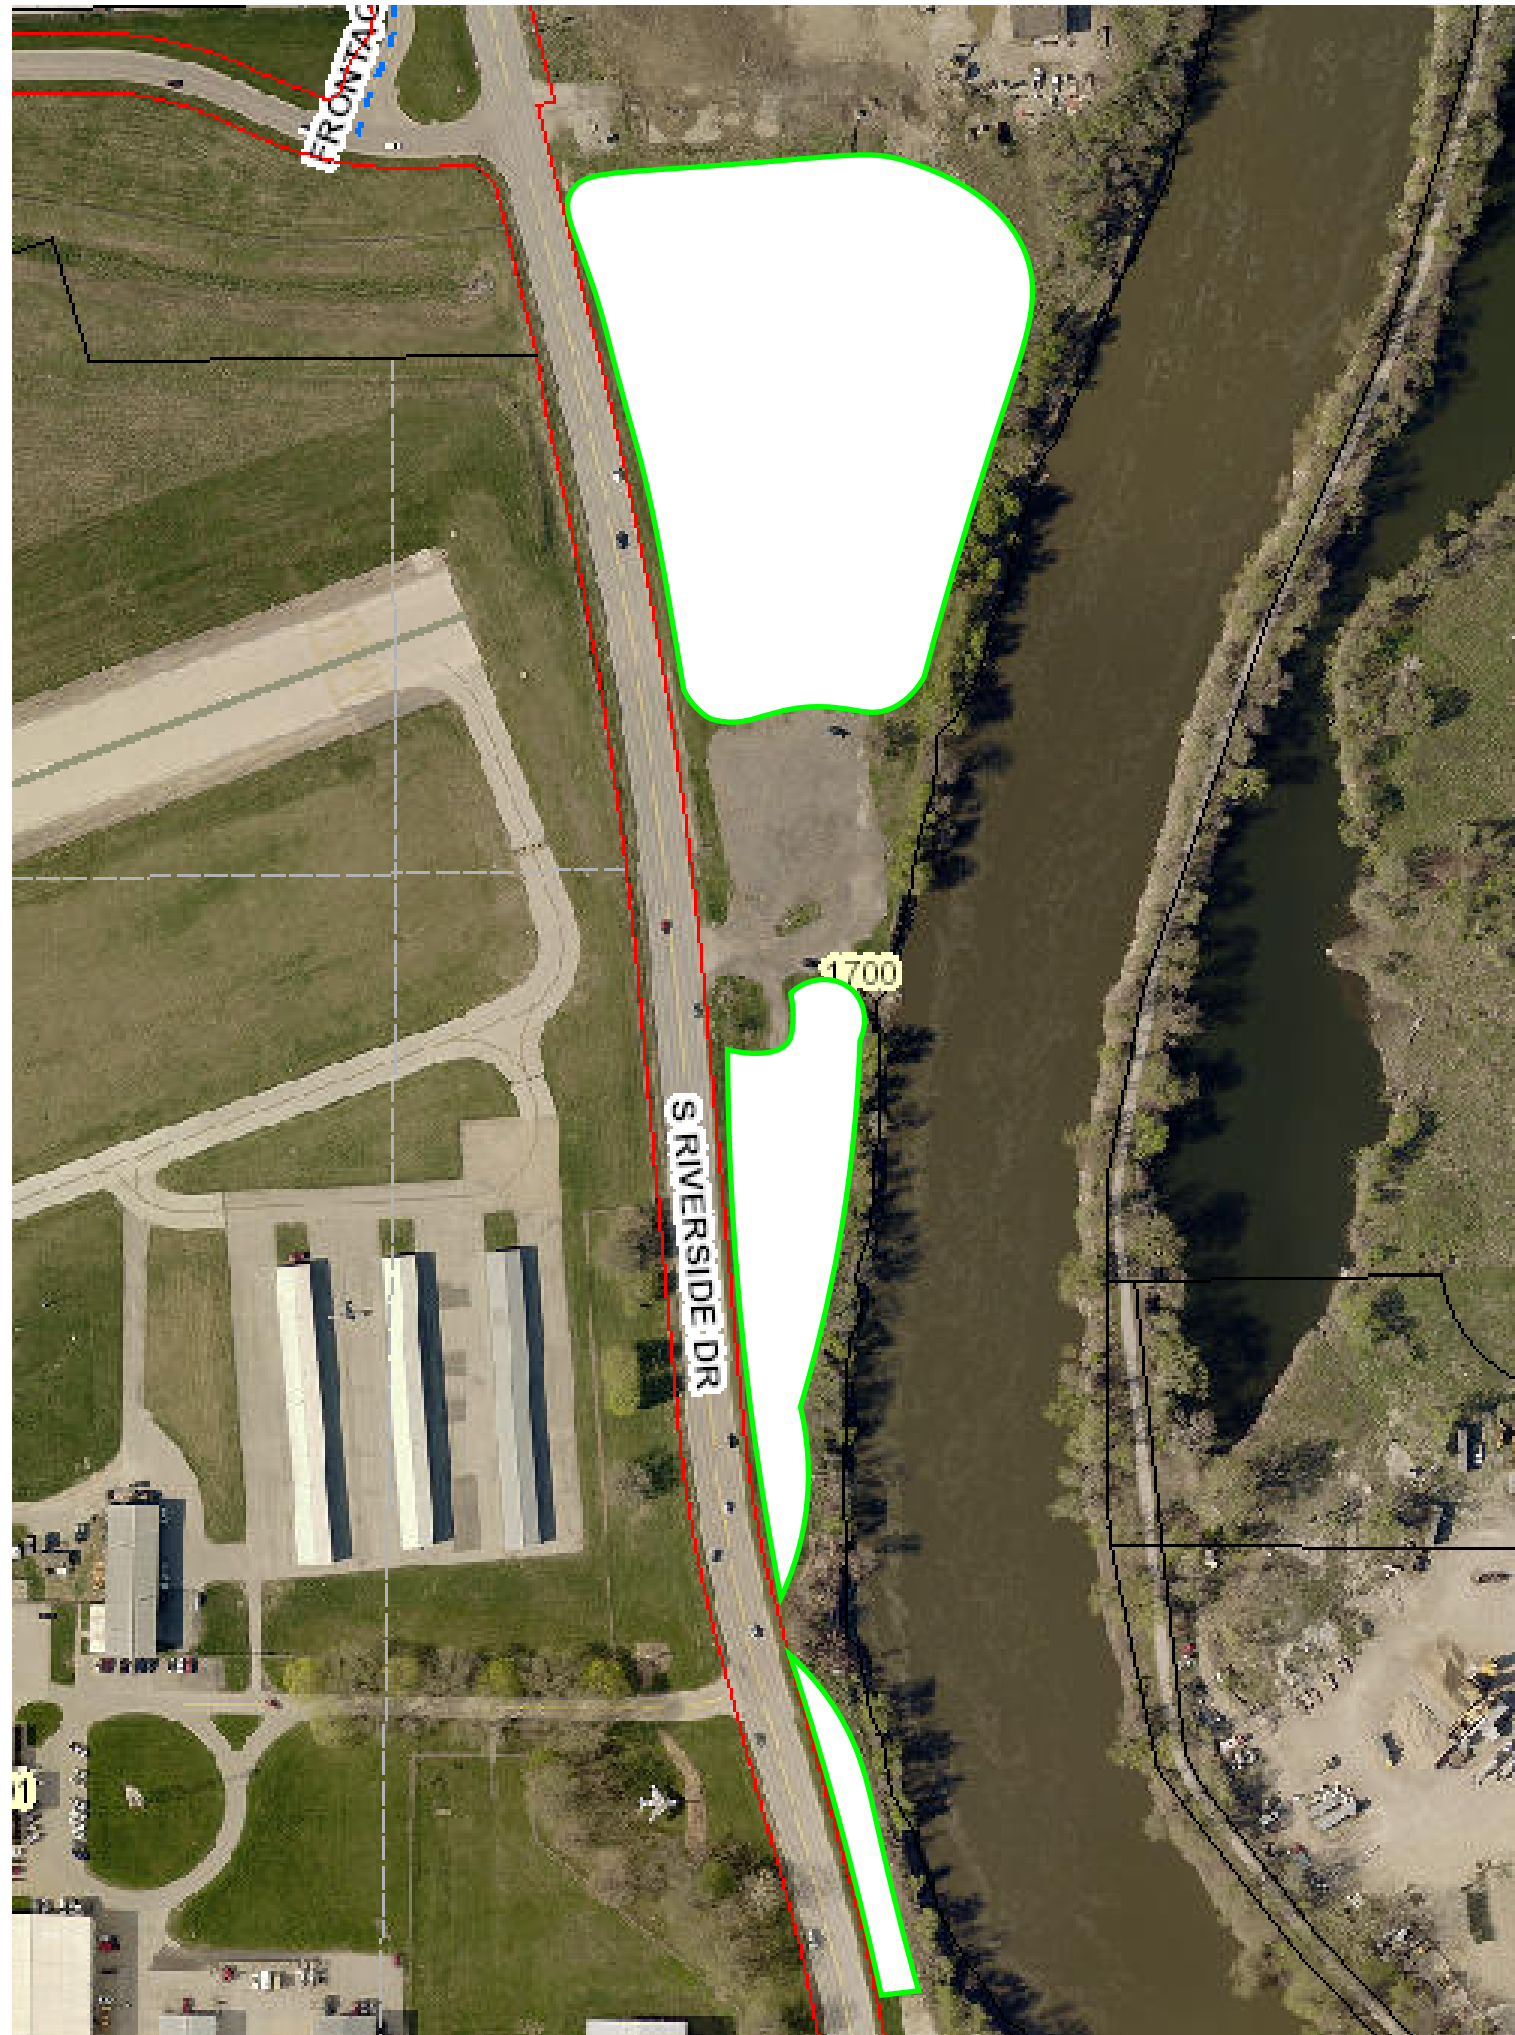

Bloomington Prairie

Total: 1.3 acres

Happy Hollow Prairie

Total: 0.2 acres

Hunter's Run Prairie

Total: 4.3 acres

Kiwanis Prairie

Total: 0.7 acres

McCollister Prairie

Total: 1.8 acres

Oakland Cemetery Prairie

Total: 0.5 acres

Park Rd Prairie

Total: 9.8 acres

Scott Prairie

Total: 11.6 acres

Sturgis Ferry Prairie

Total: 6.7 acres

Taft Speedway Prairie

Total: 7.2 acres

Terrell Mill Prairie

Total: 4.2 acres

Walden Prairie

Total: 1.0 acres

Waterworks Prairie

Total: 3 acres

Willow Creek Prairie

Total: 2.4 acres

Wolfbrook Prairie

Total: 2.6 acres