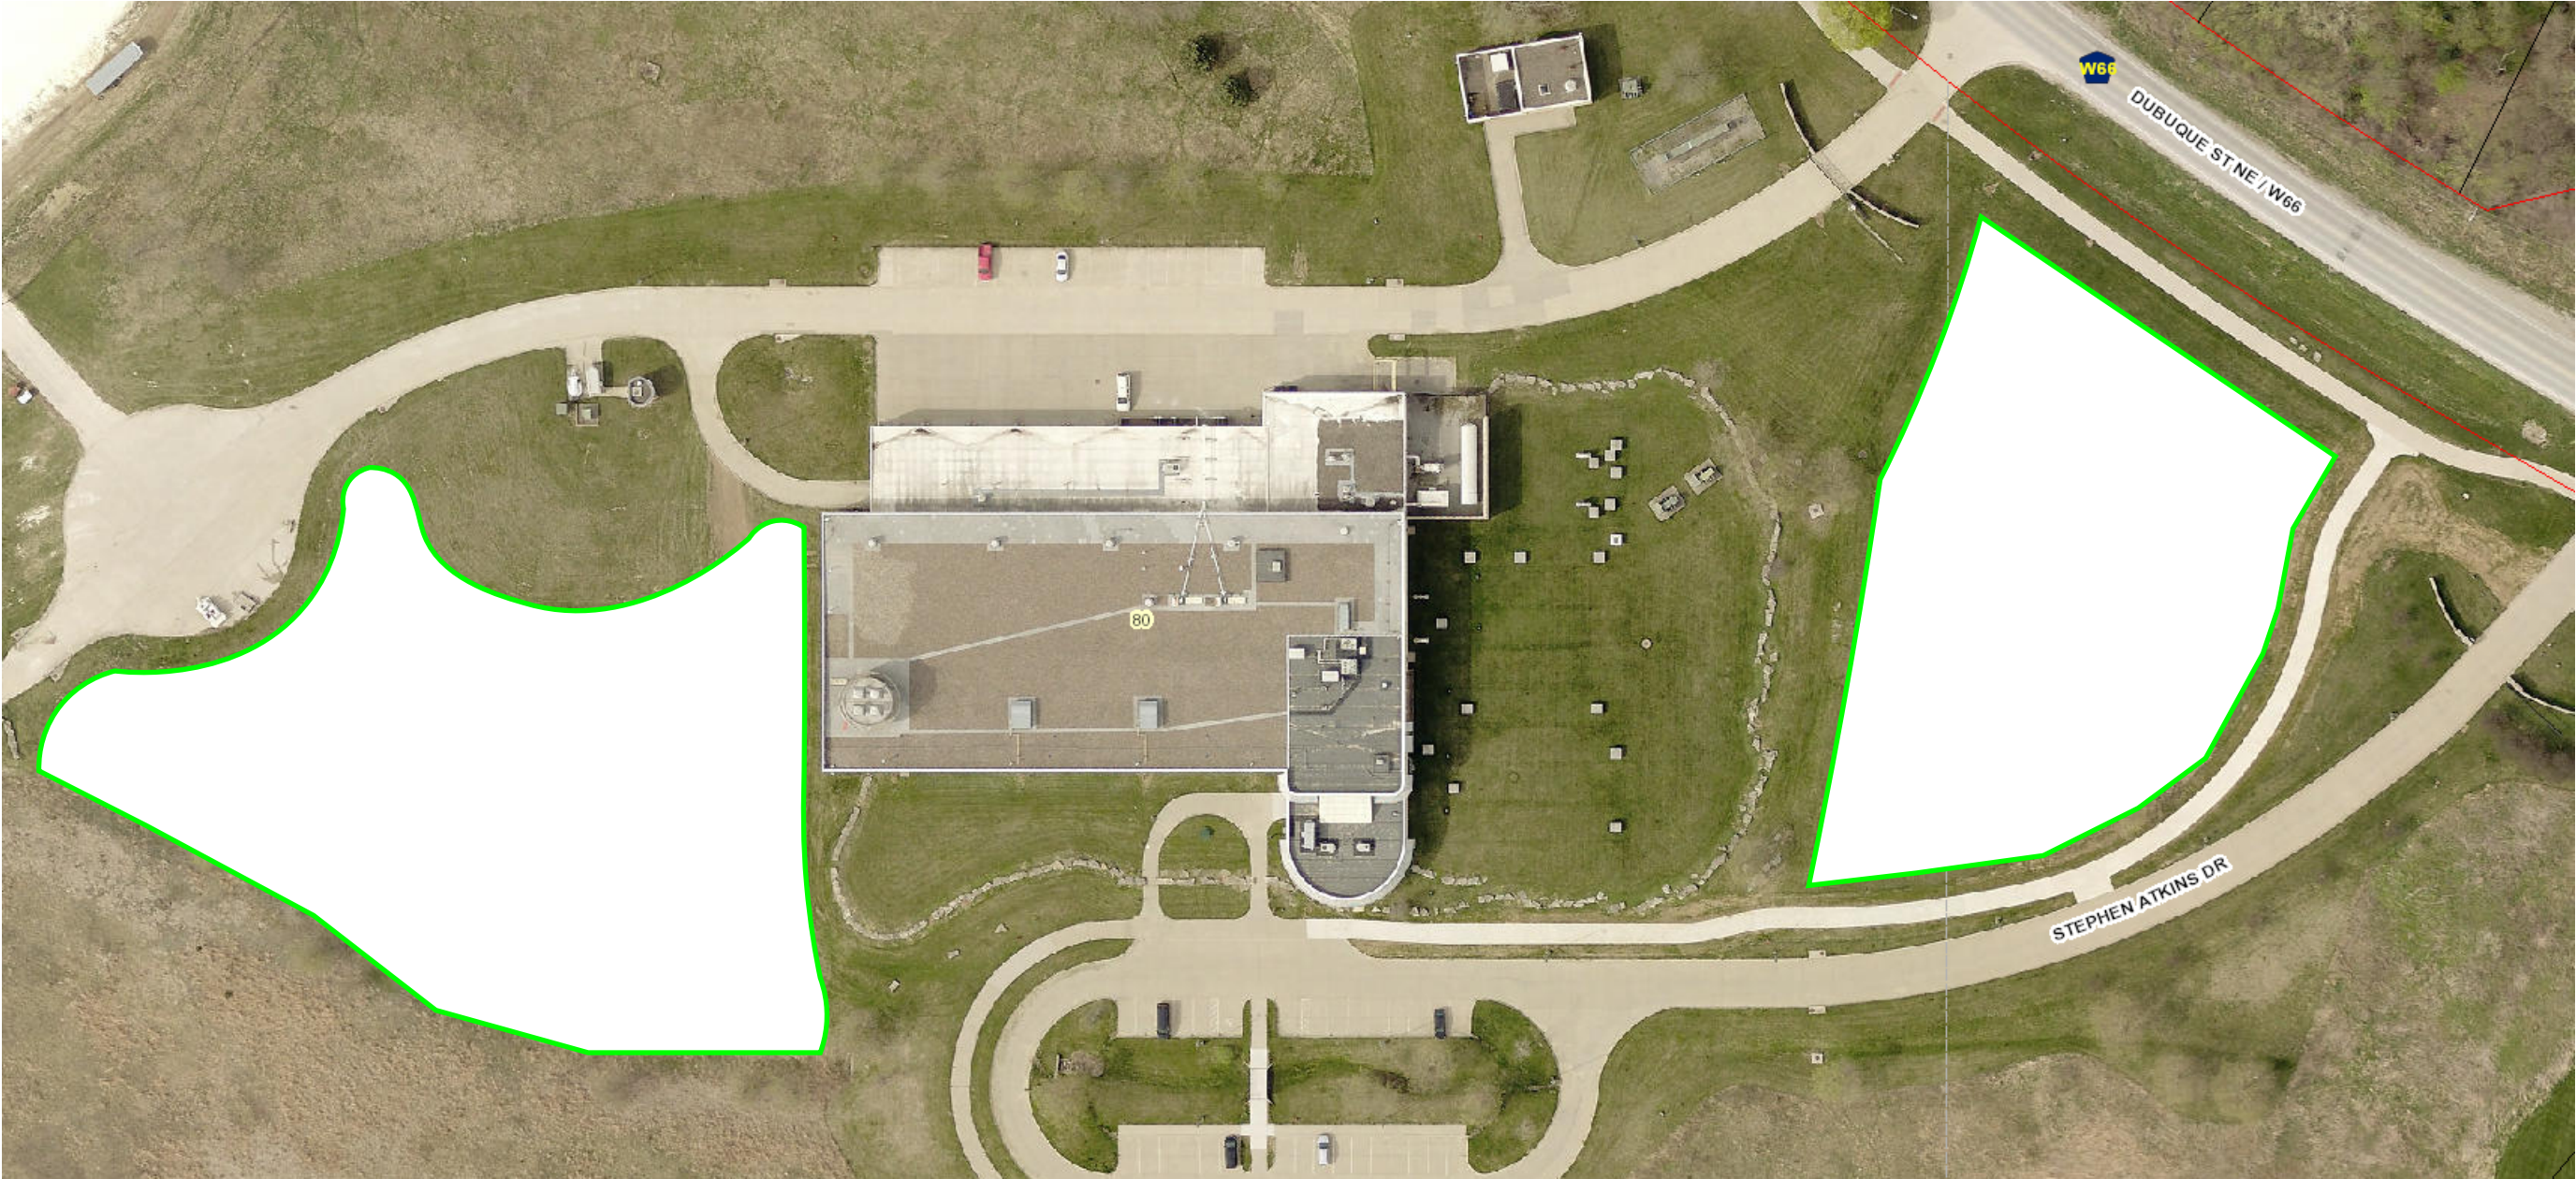

Bloomington Prairie

Total: 1.3 acres

Happy Hollow Prairie

Total: 0.2 acres

Hunter's Run Prairie

Total: 4.3 acres

Kiwanis Prairie

Total: 0.7 acres

McCollister Prairie

Total: 1.8 acres

Oakland Cemetery Prairie

Total: 0.5 acres

Park Rd Prairie

Total: 9.8 acres

Scott Prairie

Total: 11.6 acres

Sturgis Ferry Prairie

Total: 6.7 acres

Taft Speedway Prairie

Total: 7.2 acres

Terrell Mill Prairie

Total: 4.2 acres

Walden Prairie

Total: 1.0 acres

Waterworks Prairie

Total: 3 acres

Willow Creek Prairie

Total: 2.4 acres

Wolfbrook Prairie

Total: 2.6 acres