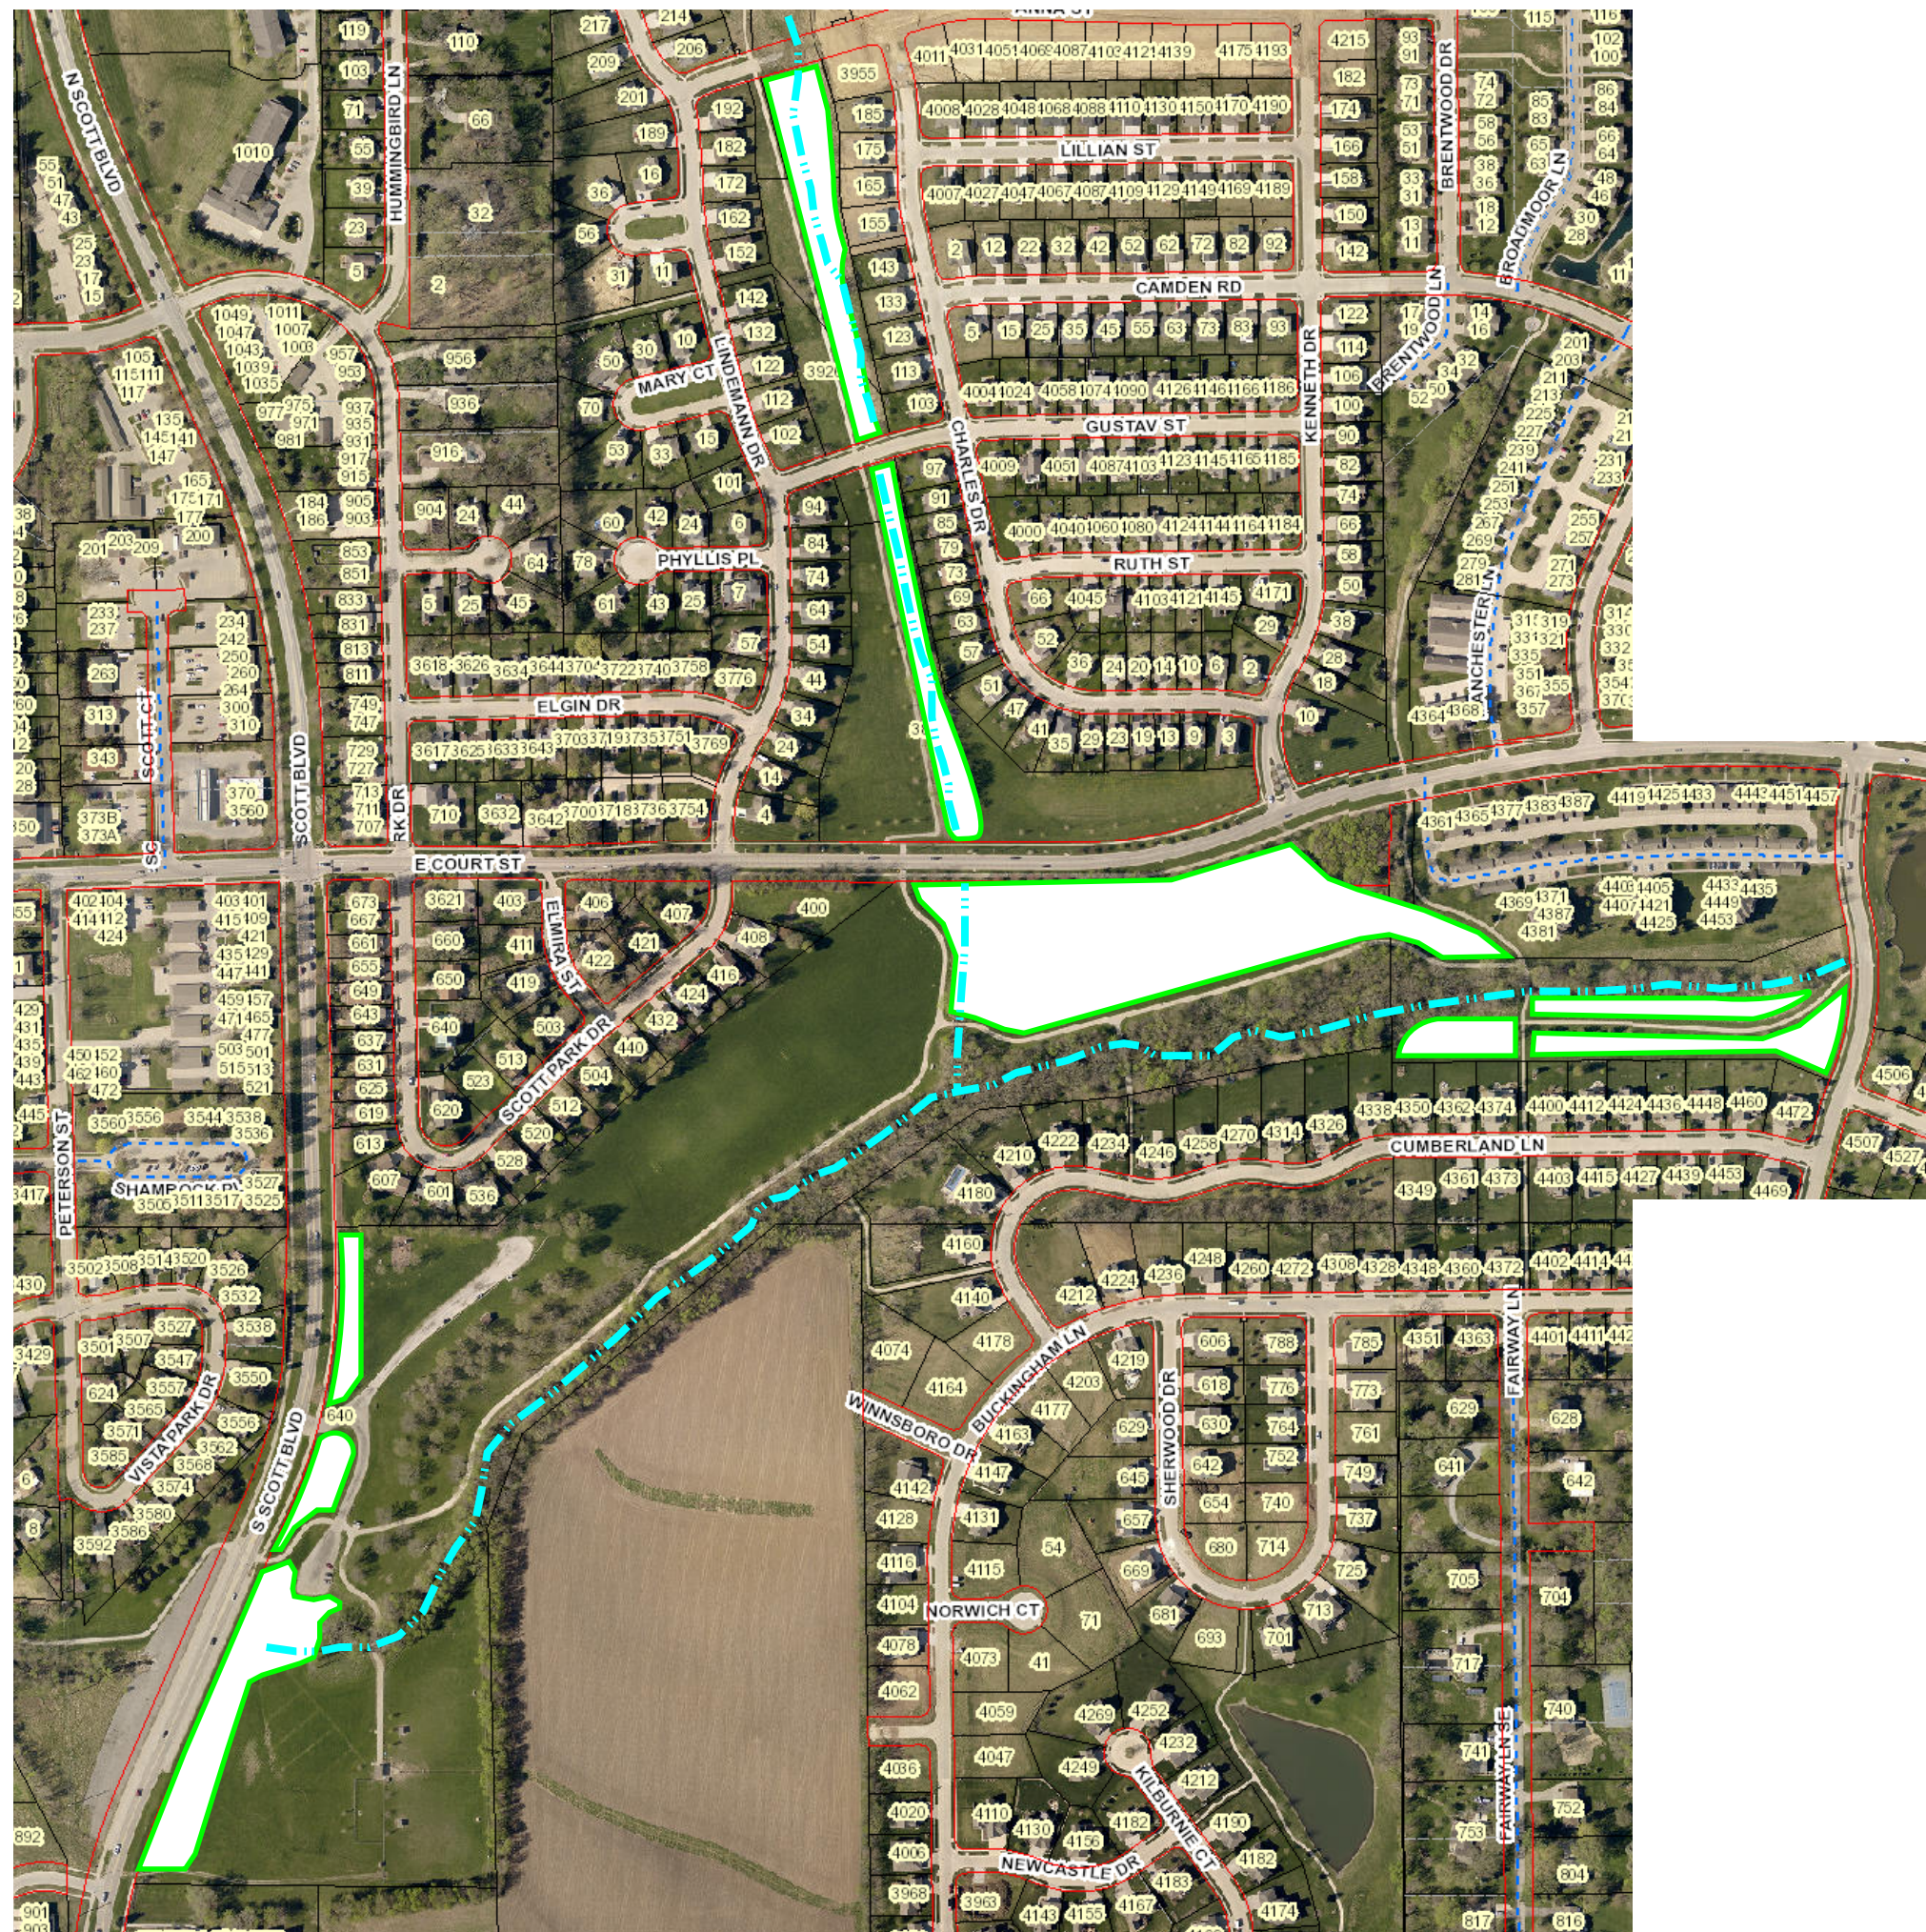

Bloomington Prairie

Total: 1.3 acres

Happy Hollow Prairie

Total: 0.2 acres

Hunter's Run Prairie

Total: 4.3 acres

Kiwanis Prairie

Total: 0.7 acres

McCollister Prairie

Total: 1.8 acres

Oakland Cemetery Prairie

Total: 0.5 acres

Park Rd Prairie

Total: 9.8 acres

Scott Prairie

Total: 11.6 acres

Sturgis Ferry Prairie

Total: 6.7 acres

Taft Speedway Prairie

Total: 7.2 acres

Terrell Mill Prairie

Total: 4.2 acres

Walden Prairie

Total: 1.0 acres

Waterworks Prairie

Total: 3 acres

Willow Creek Prairie

Total: 2.4 acres

Wolfbrook Prairie

Total: 2.6 acres