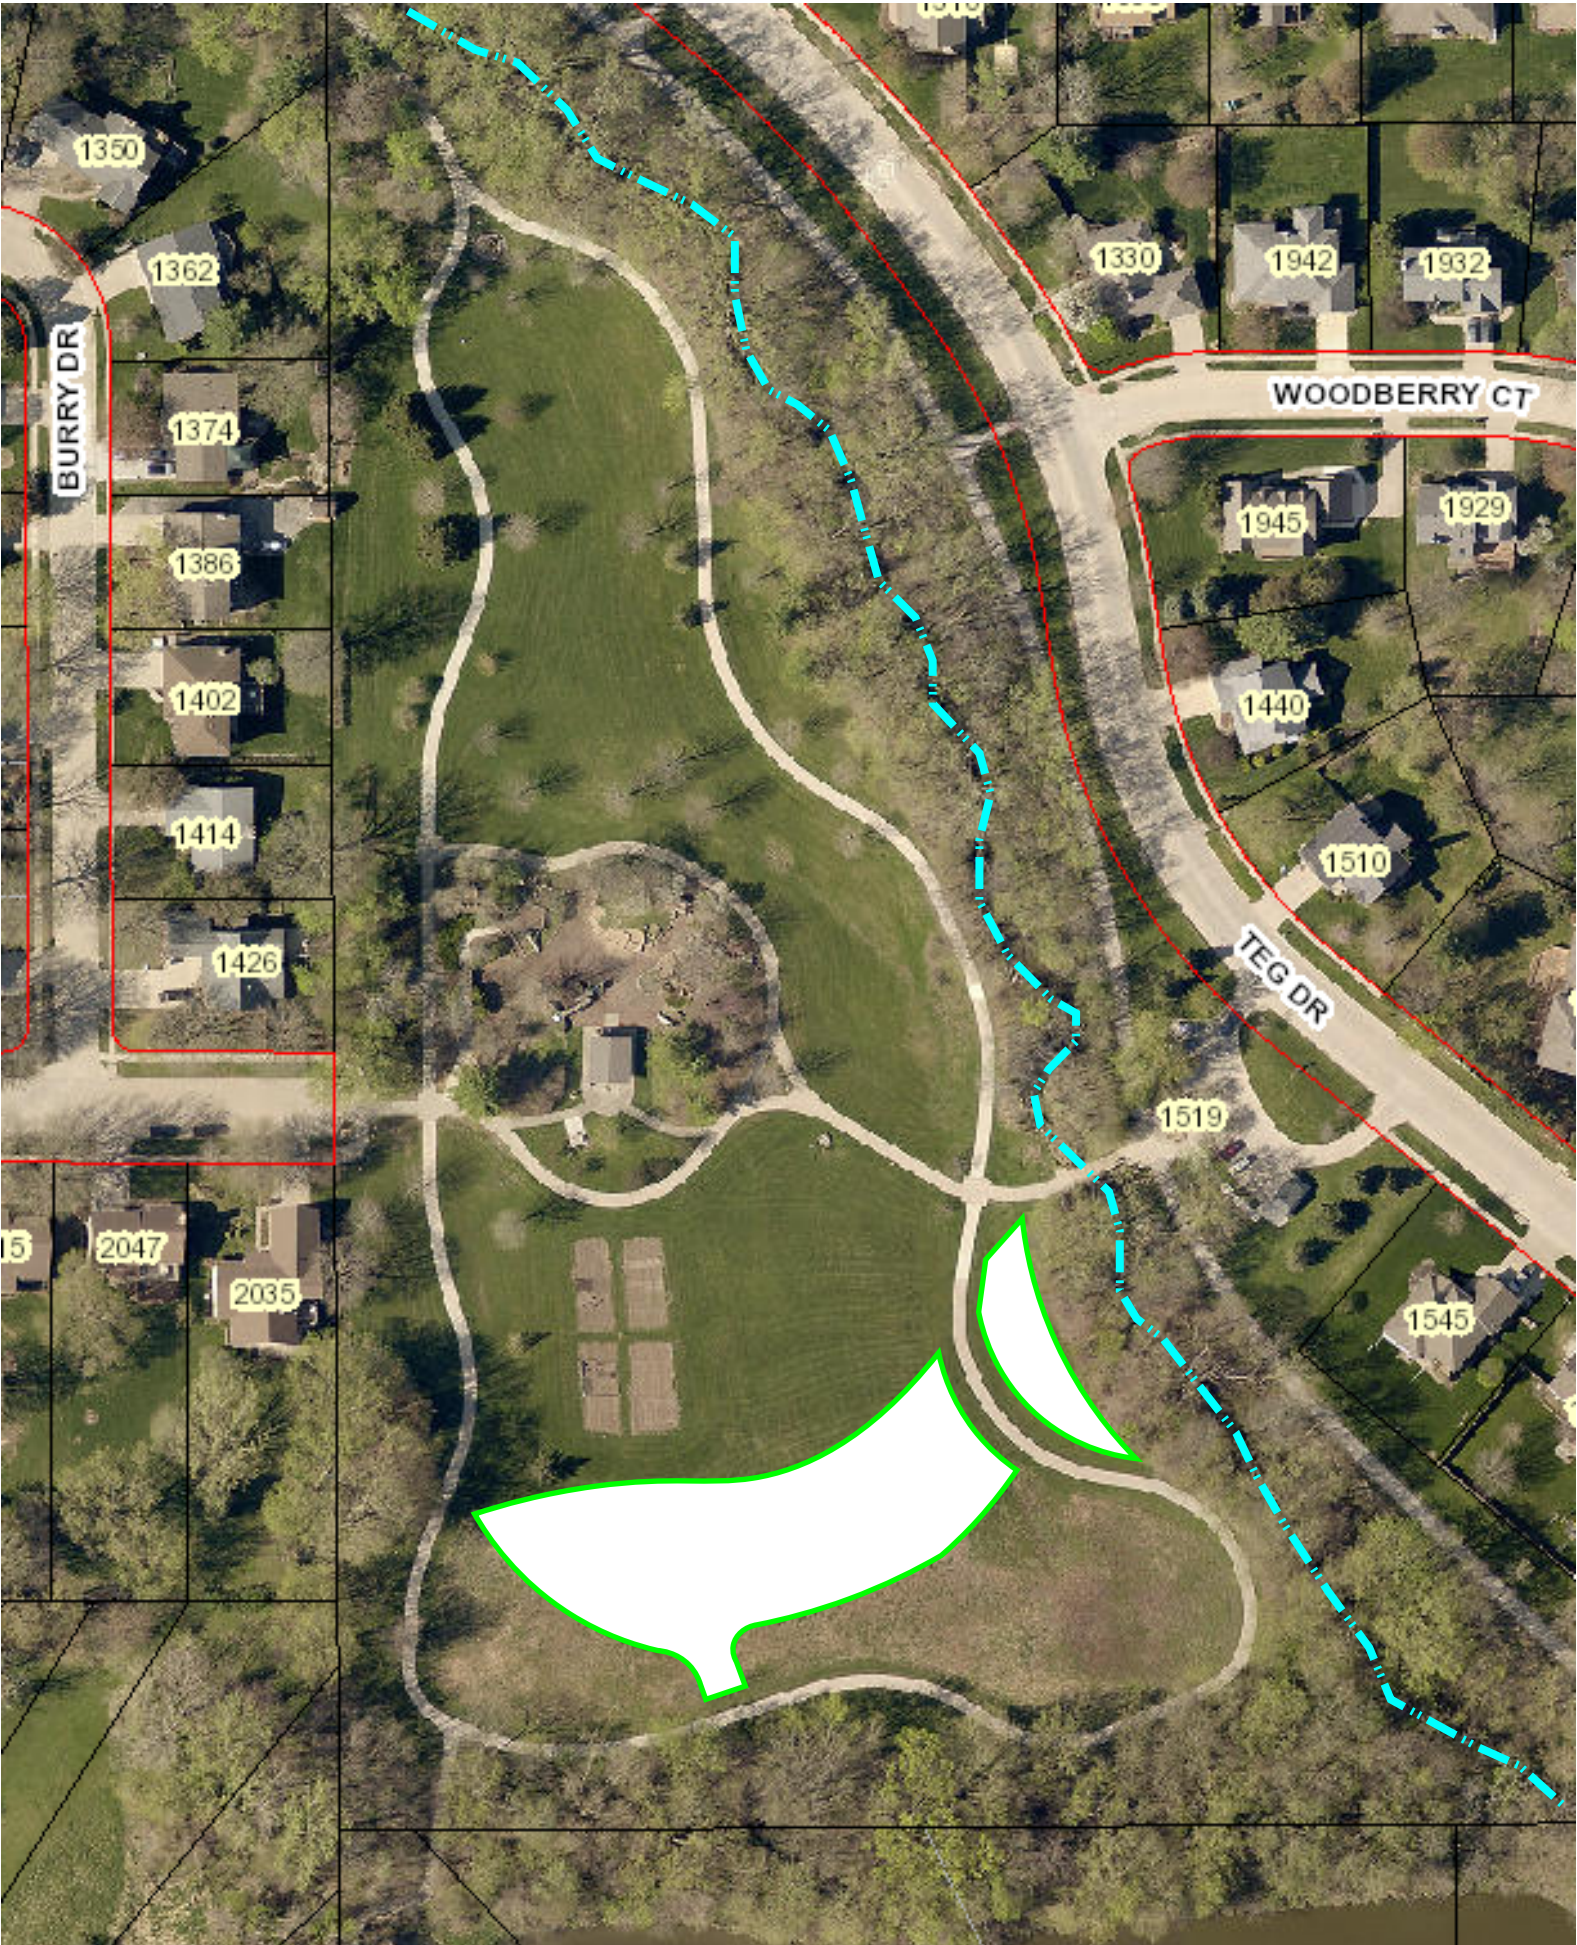

Bloomington Prairie

Total: 1.3 acres

Happy Hollow Prairie

Total: 0.2 acres

Hunter's Run Prairie

Total: 4.3 acres

Kiwanis Prairie

Total: 0.7 acres

McCollister Prairie

Total: 1.8 acres

Oakland Cemetery Prairie

Total: 0.5 acres

Park Rd Prairie

Total: 9.8 acres

Scott Prairie

Total: 11.6 acres

Sturgis Ferry Prairie

Total: 6.7 acres

Taft Speedway Prairie

Total: 7.2 acres

Terrell Mill Prairie

Total: 4.2 acres

Walden Prairie

Total: 1.0 acres

Waterworks Prairie

Total: 3 acres

Willow Creek Prairie

Total: 2.4 acres

Wolfbrook Prairie

Total: 2.6 acres