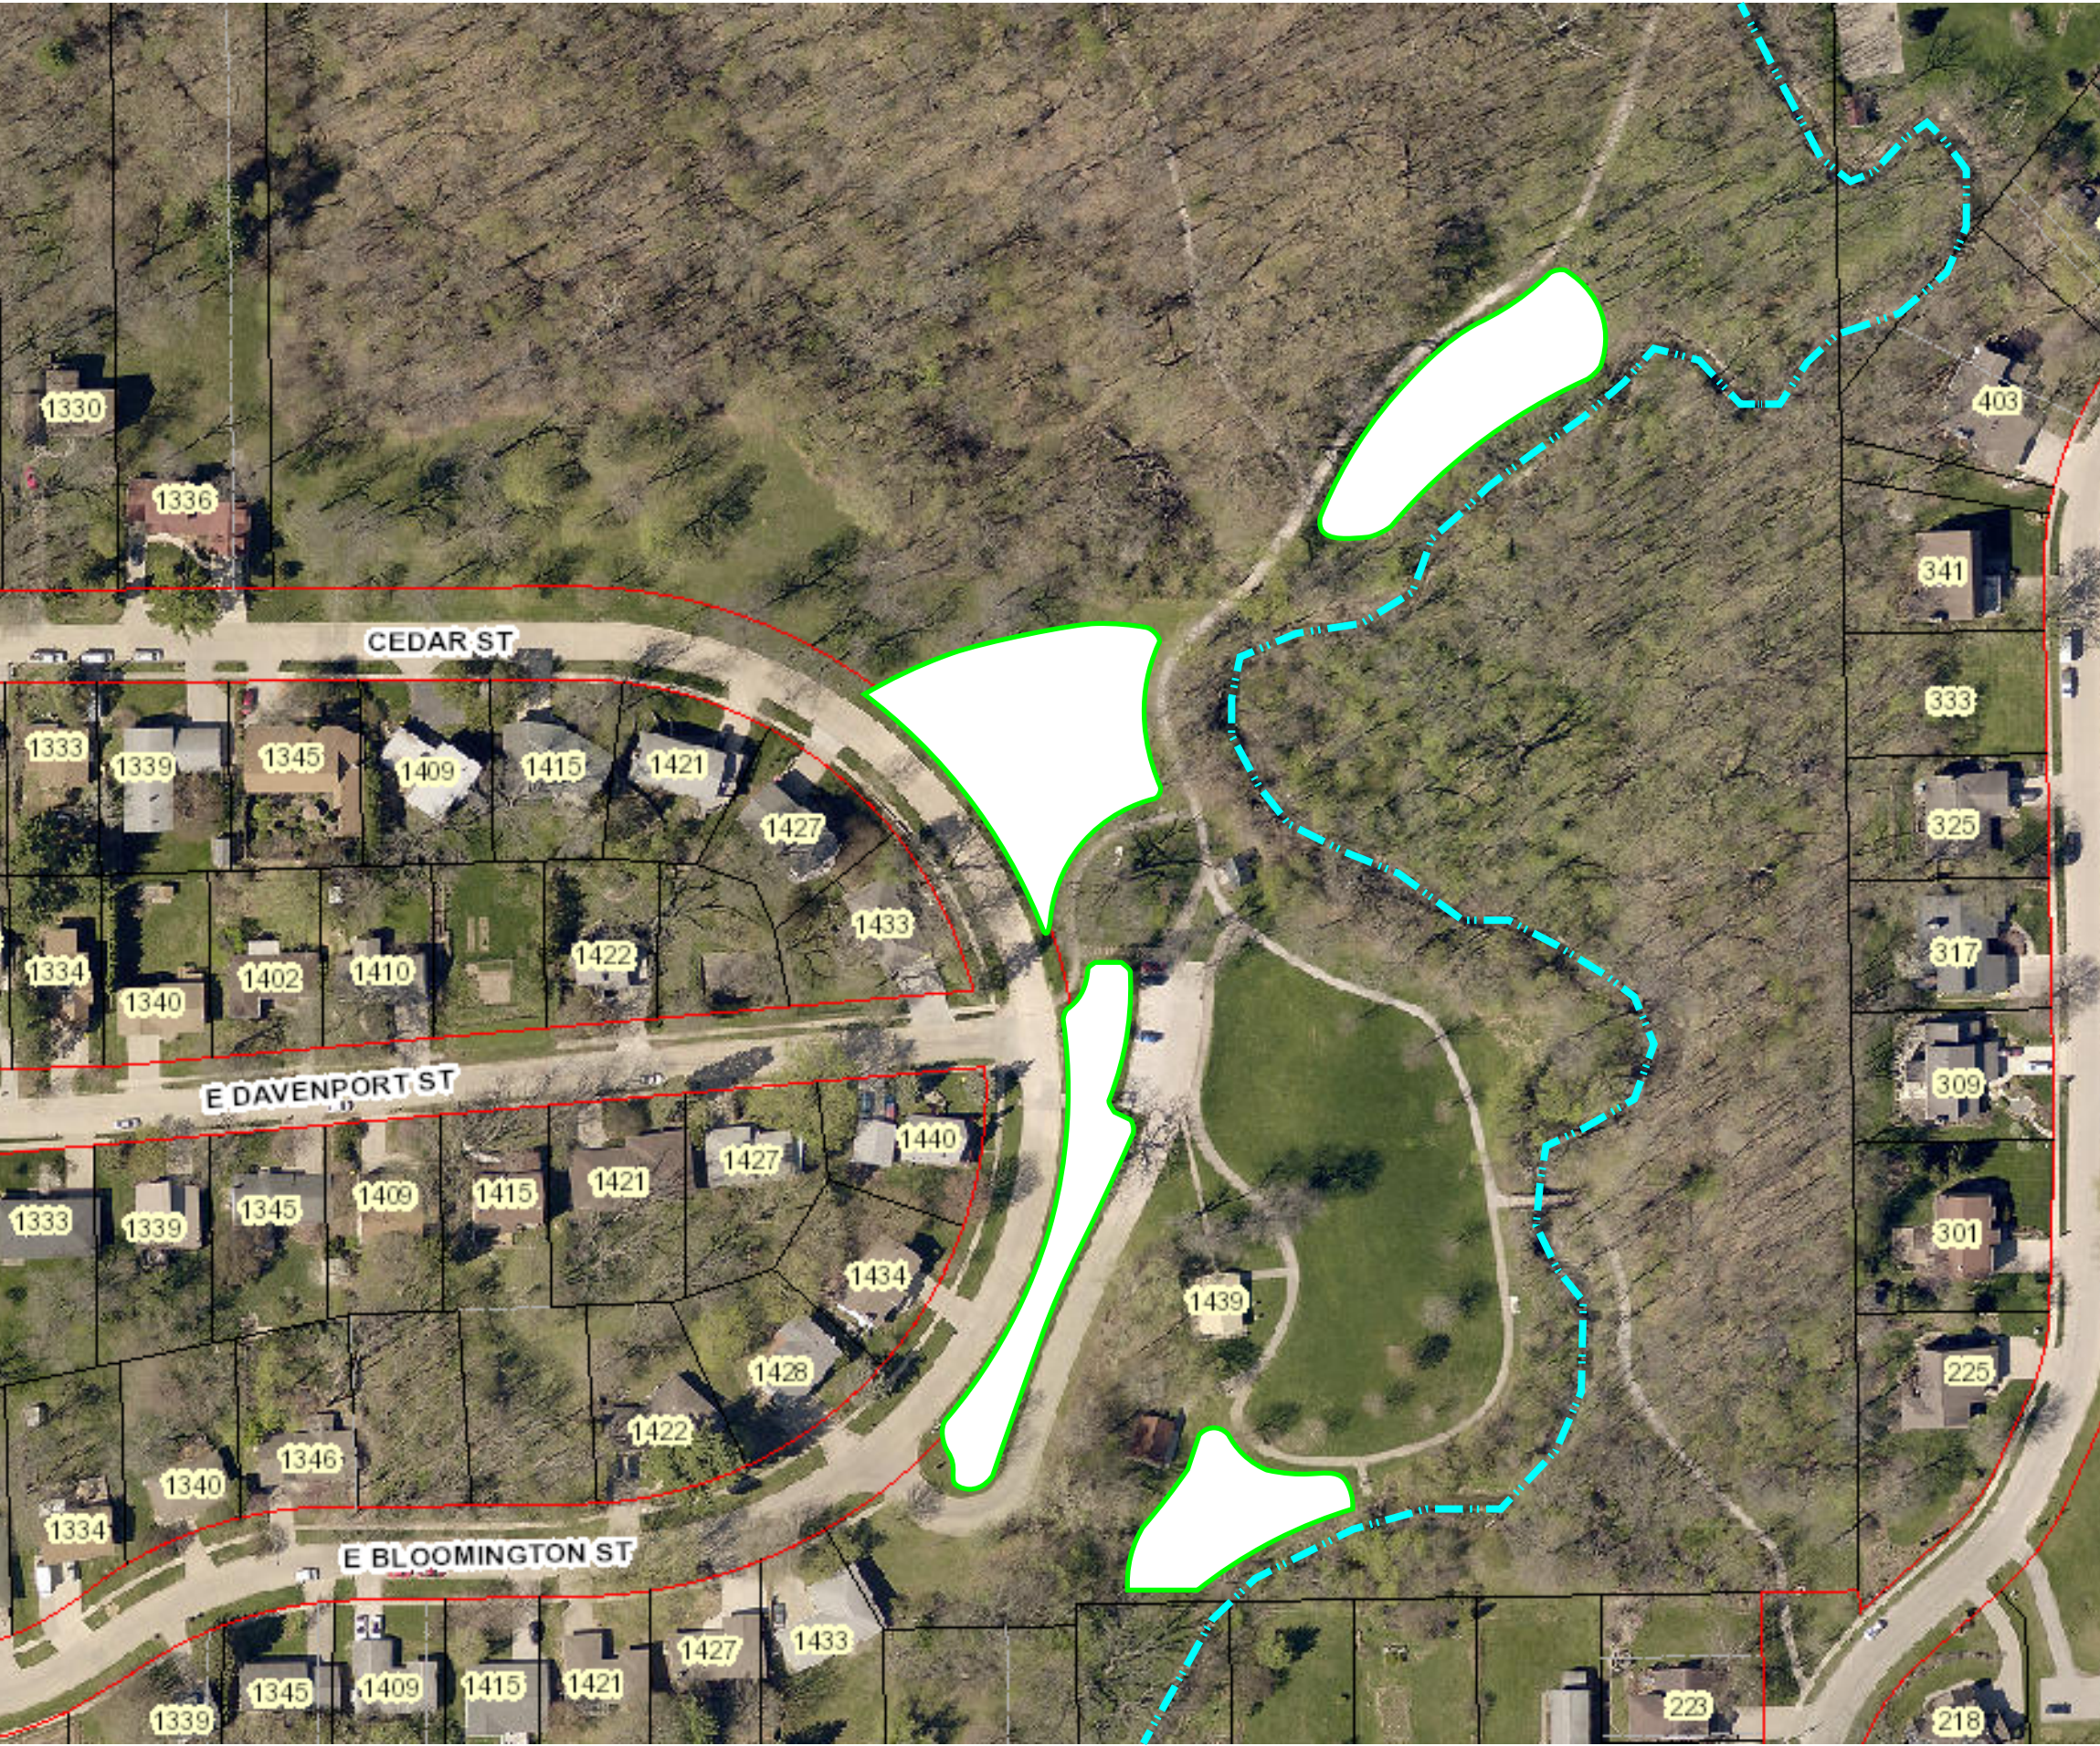

Bloomington Prairie

Total: 1.3 acres

Happy Hollow Prairie

Total: 0.2 acres

Hunter's Run Prairie

Total: 4.3 acres

Kiwanis Prairie

Total: 0.7 acres

McCollister Prairie

Total: 1.8 acres

Oakland Cemetery Prairie

Total: 0.5 acres

Park Rd Prairie

Total: 9.8 acres

Scott Prairie

Total: 11.6 acres

Sturgis Ferry Prairie

Total: 6.7 acres

Taft Speedway Prairie

Total: 7.2 acres

Terrell Mill Prairie

Total: 4.2 acres

Walden Prairie

Total: 1.0 acres

Waterworks Prairie

Total: 3 acres

Willow Creek Prairie

Total: 2.4 acres

Wolfbrook Prairie

Total: 2.6 acres