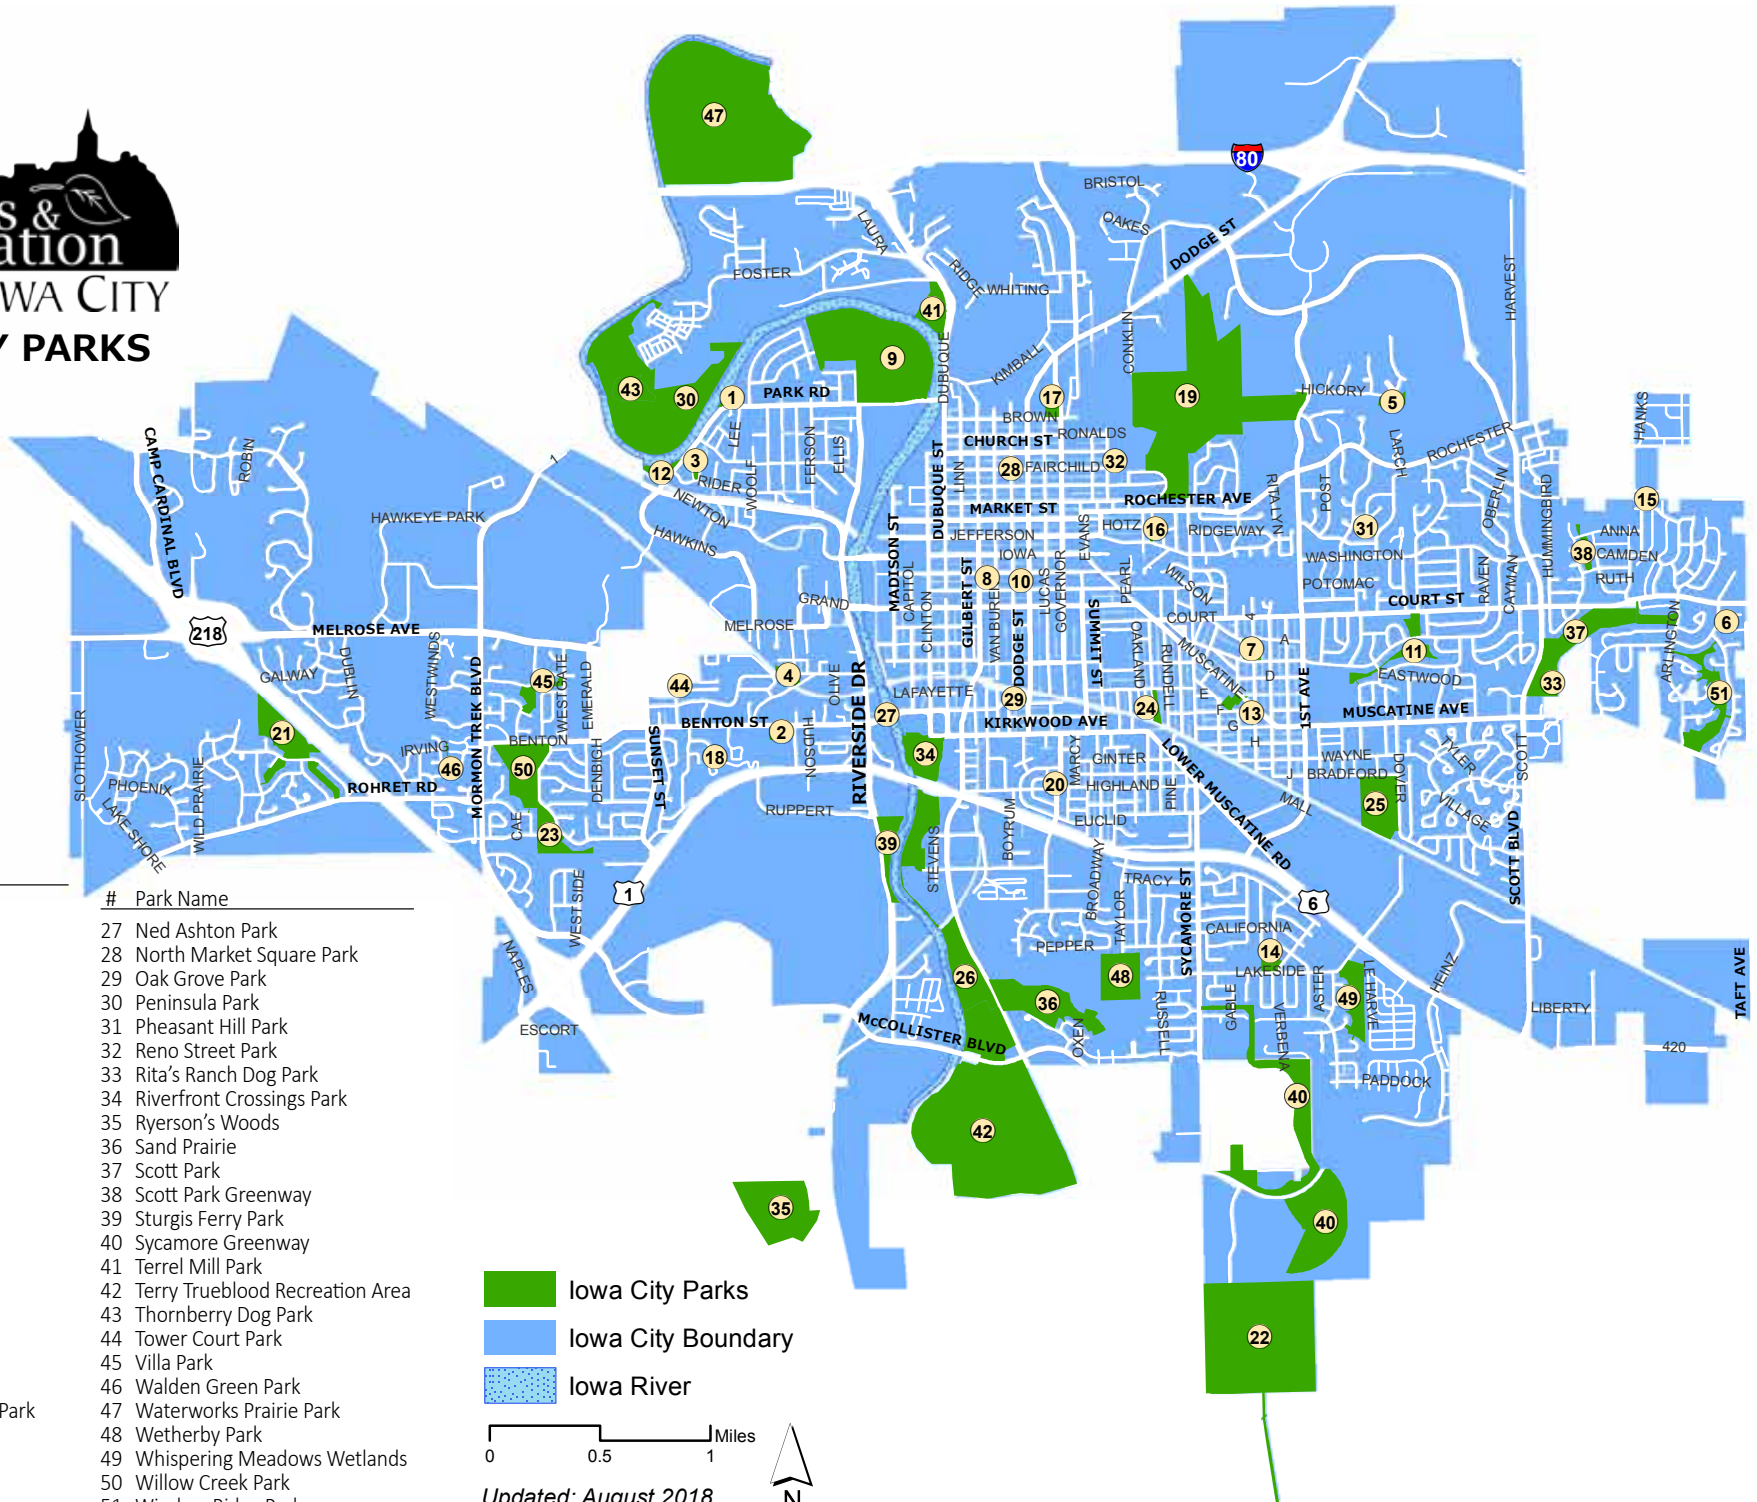

Parks & Recreation
CITY OF IOWA CITY
IOWA CITY PARKS

Park Name

- 1 Ashton House
- 2 Benton Hill Park
- 3 Black Springs Circle Park
- 4 Brookland Park
- 5 Calder Park
- 6 Cardigan Park
- 7 Chadek Green Park
- 8 Chauncey Swan Park
- 9 City Park
- 10 College Green Park
- 11 Court Hill Park
- 12 Crandic Park
- 13 Creekside Park
- 14 Fairmeadows Park
- 15 Frauenholtz-Miller Park
- 16 Glendale Park
- 17 Happy Hallow Park
- 18 Harlocke Hill Park
- 19 Hickory Hill Park
- 20 Highland Park
- 21 Hunter's Run Park
- 22 Iowa City Kickers Soccer Park
- 23 Kiwanis Park
- 24 Longfellow Nature Trail
- 25 Mercer Park
- 26 Napoleon Park

Park Name

- 27 Ned Ashton Park
- 28 North Market Square Park
- 29 Oak Grove Park
- 30 Peninsula Park
- 31 Pheasant Hill Park
- 32 Reno Street Park
- 33 Rita's Ranch Dog Park
- 34 Riverfront Crossings Park
- 35 Ryerson's Woods
- 36 Sand Prairie
- 37 Scott Park
- 38 Scott Park Greenway
- 39 Sturgis Ferry Park
- 40 Sycamore Greenway
- 41 Terrel Mill Park
- 42 Terry Trueblood Recreation Area
- 43 Thornberry Dog Park
- 44 Tower Court Park
- 45 Villa Park
- 46 Walden Green Park
- 47 Waterworks Prairie Park
- 48 Wetherby Park
- 49 Whispering Meadows Wetlands
- 50 Willow Creek Park
- 51 Windsor Ridge Park

-  Iowa City Parks
-  Iowa City Boundary
-  Iowa River

0 0.5 1 Miles

Updated: August 2018