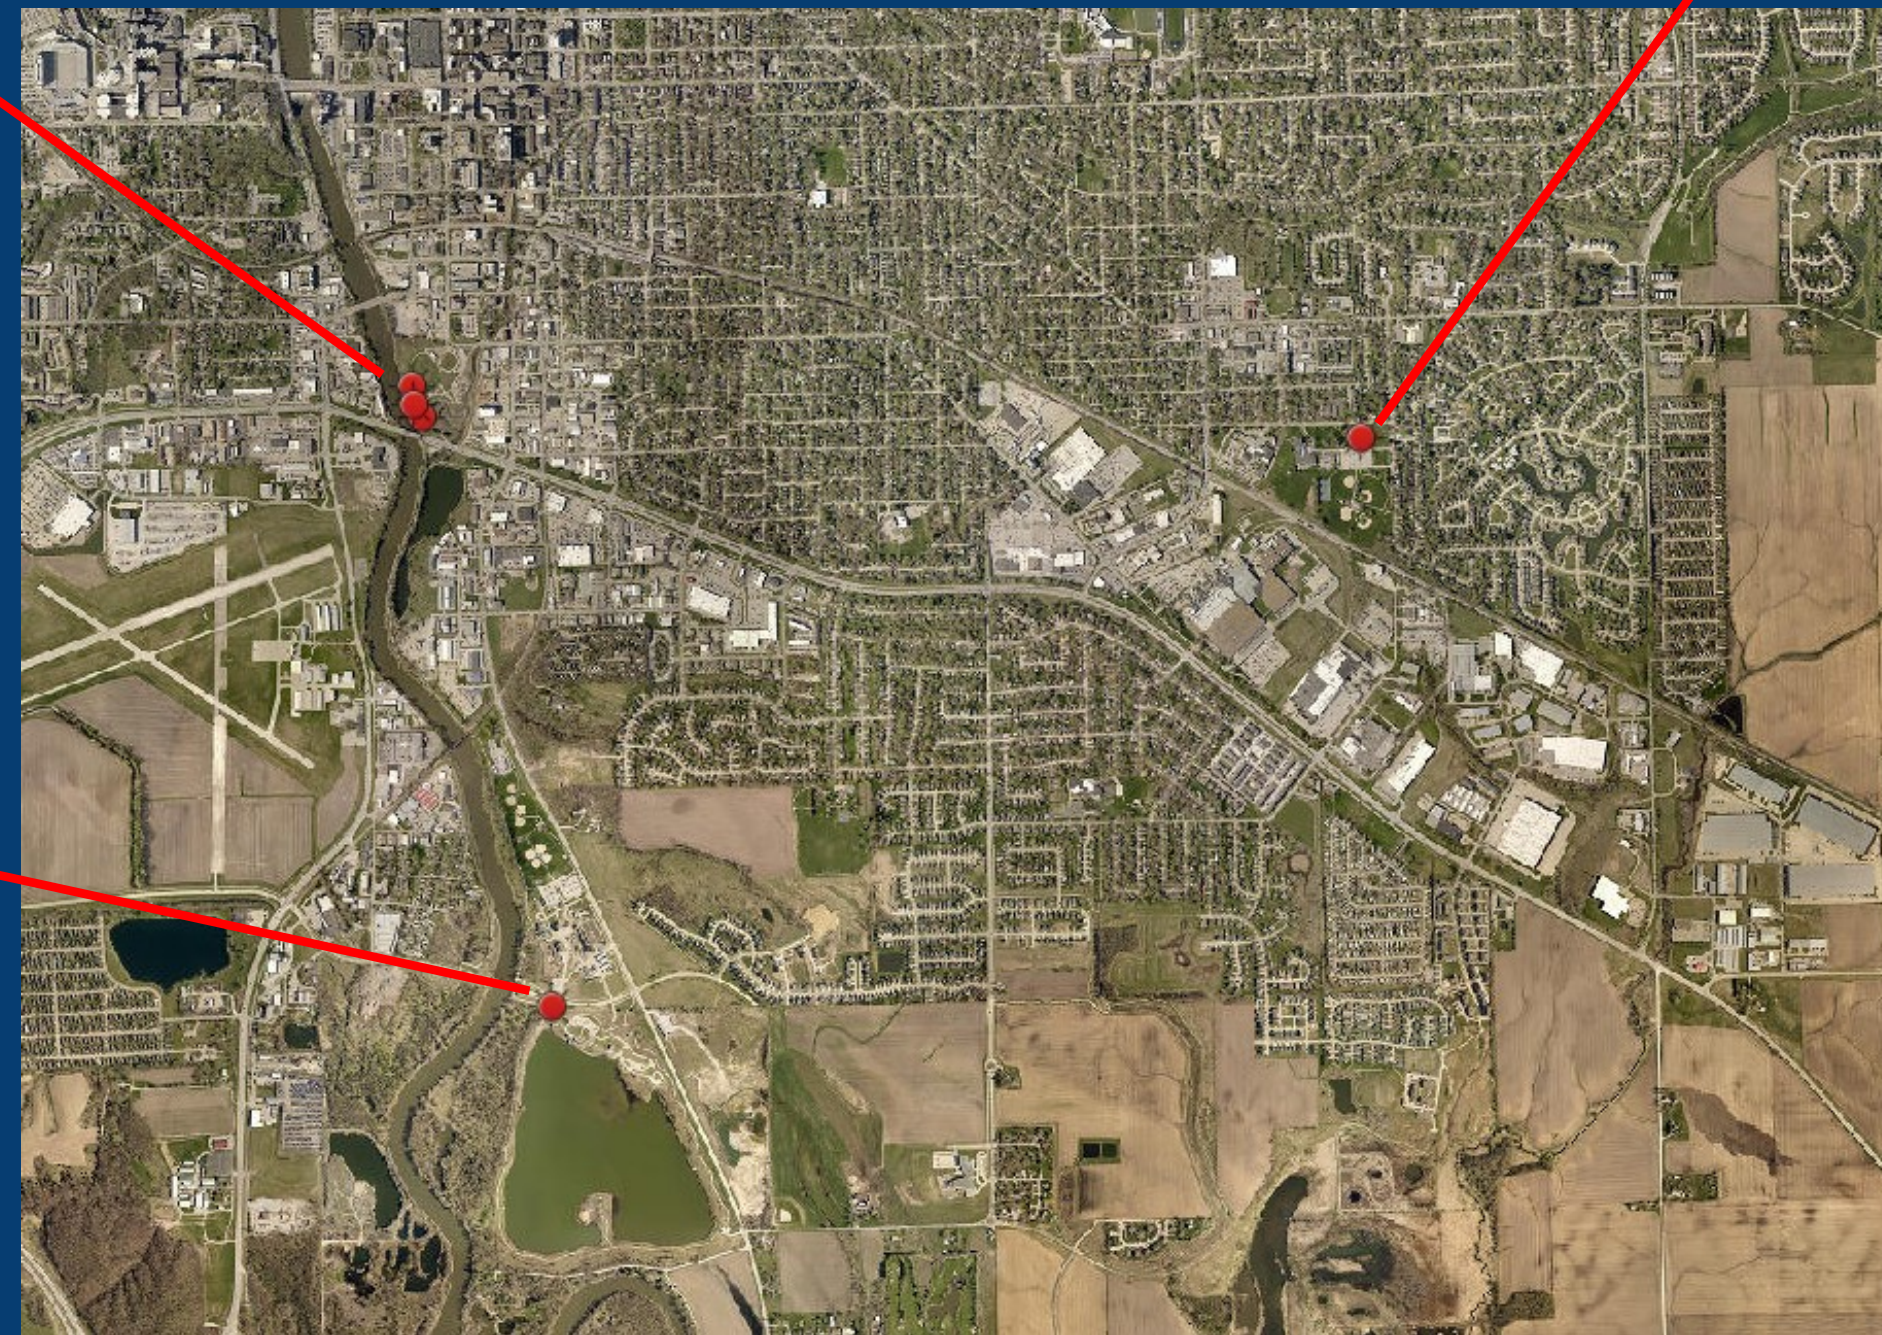

Riverfront Crossings Park
1001 S Clinton Street

Mercer Park
1317 Dover Street

Terry Trueblood Recreation Area
679 McCollister Boulevard

Iowa City Sculptors Showcase Locations